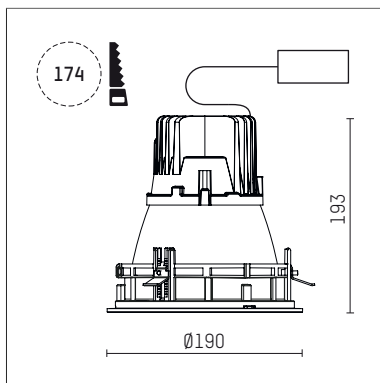

## 109 105 04 910 RD | white

complx.150 | IP65  
ceiling recessed luminaire  
LED | 15 W 4000 K

- ceiling recessed luminaire complx.150 IP65
- with a rim projecting over the ceiling
- for installation into suspended ceilings
- with LED 1100 lm
- colour temperature: 4000 K
- colour rendering index: CRI >80
- L90 / B10 (50.000h)
- SDCM < 3
- total load: 15 W
- rotationsymmetrical light distribution, narrow spot
- safety cable for reflector module
- darklight reflector of aluminium, mirror finish anodised
- cut of angle: 40 °
- beam angle: 5 °
- UGR: -0
- with external LED power unit, electronic (DALI), 220-240 V, 0/50/60 Hz
- amplitude dimming
- dimming range: 100-1 %
- power supply: push-wire terminal 2x5x2,5 mm<sup>2</sup>
- with IP68 cable gland
- housing of die cast aluminium
- safety glass, clear
- recessing ring of die cast aluminium
- height: 188 mm
- diameter: 190 mm, recessing diameter: 174 mm
- recessing depth: 193 mm, ceiling thickness: 4-35 mm
- weight: 3,3 kg
- protection rating: IP65
- protection class I
- 5 years Hoffmeister warranty
- Made in Germany
- certificates: manufactured according to DIN VDE 0711 / EN 60598, CE
- colour: white (RAL9016)
- 109 105 04 910 RD