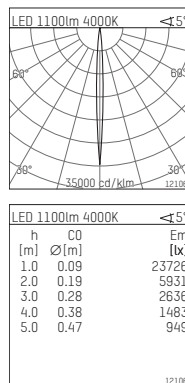

## 109 105 04 910 RD | white

complx.150 | IP65  
ceiling recessed luminaire  
LED | 15 W 4000 K

- ceiling recessed luminaire complx.150 IP65
- with a rim projecting over the ceiling
- for installation into suspended ceilings
- with LED 1100 lm
- colour temperature: 4000 K
- colour rendering index: CRI >80
- L90 / B10 (50.000h)
- SDCM < 3
- total load: 15 W
- rotationsymmetrical light distribution, narrow spot
- safety cable for reflector module
- darklight reflector of aluminium, mirror finish anodised
- cut of angle: 40 °
- beam angle: 5 °
- UGR: -0
- with external LED power unit, electronic (DALI), 220-240 V, 0/50/60 Hz
- amplitude dimming
- dimming range: 100-1 %
- power supply: push-wire terminal 2x5x2,5 mm<sup>2</sup>
- with IP68 cable gland
- housing of die cast aluminium
- safety glass, clear
- recessing ring of die cast aluminium
- height: 188 mm
- diameter: 190 mm, recessing diameter: 174 mm
- recessing depth: 193 mm, ceiling thickness: 4-35 mm
- weight: 3,3 kg
- protection rating: IP65
- protection class I
- 5 years Hoffmeister warranty
- Made in Germany
- certificates: manufactured according to DIN VDE 0711 / EN 60598, CE
- colour: white (RAL9016)
- 109 105 04 910 RD