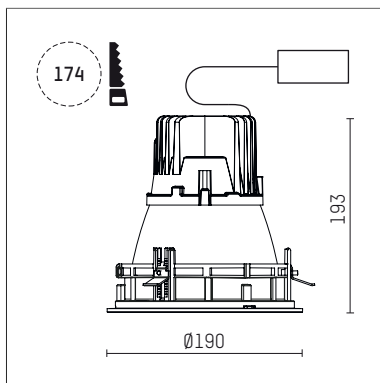

109 105 04 910 R | white

complx.150 | IP65
ceiling recessed luminaire
LED | 15 W 4000 K

- ceiling recessed luminaire complx.150 IP65
- with a rim projecting over the ceiling
- for installation into suspended ceilings
- with LED 1100 lm
- colour temperature: 4000 K
- colour rendering index: CRI >80
- L90 / B10 (50.000h)
- SDCM < 3
- net luminous flux: 770 lm
- total load: 15 W
- luminous efficacy: 51,3 lm/W
- rotationsymmetrical light distribution, narrow spot
- safety cable for reflector module
- darklight reflector of aluminium, mirror finish anodised
- cut of angle: 40 °
- beam angle: 5 °
- UGR: -0
- with external LED power unit, electronic, 220-240 V, 0/50/60 Hz
- power supply: push-wire terminal 2x5x2,5 mm²
- with IP68 cable gland
- housing of die cast aluminium
- safety glass, clear
- recessing ring of die cast aluminium
- height: 188 mm
- diameter: 190 mm, recessing diameter: 174 mm
- recessing depth: 193 mm, ceiling thickness: 4-35 mm
- weight: 3,3 kg
- protection rating: IP65
- protection class I
- 5 years Hoffmeister warranty
- Made in Germany
- certificates: manufactured according to DIN VDE 0711 / EN 60598, CE
- colour: white (RAL9016)
- 109 105 04 910 R