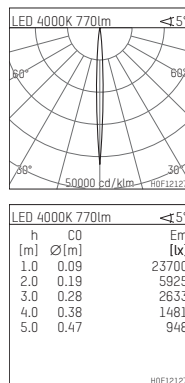

109 105 04 910 R | white

complx.150 | IP65
ceiling recessed luminaire
LED | 15 W 4000 K

- ceiling recessed luminaire complx.150 IP65
- with a rim projecting over the ceiling
- for installation into suspended ceilings
- with LED 1100 lm
- colour temperature: 4000 K
- colour rendering index: CRI >80
- L90 / B10 (50.000h)
- SDCM < 3
- net luminous flux: 770 lm
- total load: 15 W
- luminous efficacy: 51,3 lm/W
- rotationsymmetrical light distribution, narrow spot
- safety cable for reflector module
- darklight reflector of aluminium, mirror finish anodised
- cut of angle: 40 °
- beam angle: 5 °
- UGR: -0
- with external LED power unit, electronic, 220-240 V, 0/50/60 Hz
- power supply: push-wire terminal 2x5x2,5 mm²
- with IP68 cable gland
- housing of die cast aluminium
- safety glass, clear
- recessing ring of die cast aluminium
- height: 188 mm
- diameter: 190 mm, recessing diameter: 174 mm
- recessing depth: 193 mm, ceiling thickness: 4-35 mm
- weight: 3,3 kg
- protection rating: IP65
- protection class I
- 5 years Hoffmeister warranty
- Made in Germany
- certificates: manufactured according to DIN VDE 0711 / EN 60598, CE
- colour: white (RAL9016)
- 109 105 04 910 R