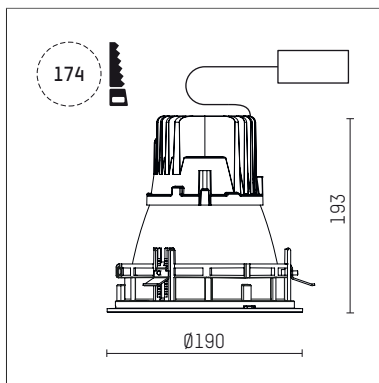

## 109 106 03 910 RD | white

complx.150 | IP65  
ceiling recessed luminaire  
LED | 28 W 3000 K

- ceiling recessed luminaire complx.150 IP65
- with a rim projecting over the ceiling
- for installation into suspended ceilings
- with LED 2400 lm
- colour temperature: 3000 K
- colour rendering index: CRI >90
- L90 / B10 (50.000h)
- SDCM < 2
- net luminous flux: 1920 lm
- total load: 28 W
- luminous efficacy: 68,6 lm/W
- rotationsymmetrical light distribution, spot
- safety cable for reflector module
- darklight reflector of aluminium, mirror finish anodised
- cut of angle: 40 °
- beam angle: 10 °
- UGR: -12
- with external LED power unit, electronic (DALI), 220-240 V, 0/50/60 Hz
- amplitude dimming
- dimming range: 100-1 %
- power supply: push-wire terminal 2x5x2,5 mm<sup>2</sup>
- with IP68 cable gland
- housing of die cast aluminium
- safety glass, clear
- recessing ring of die cast aluminium
- height: 188 mm
- diameter: 190 mm, recessing diameter: 174 mm
- recessing depth: 193 mm, ceiling thickness: 4-35 mm
- weight: 3,3 kg
- protection rating: IP65
- protection class I
- 5 years Hoffmeister warranty
- Made in Germany
- certificates: manufactured according to DIN VDE 0711 / EN 60598, CE
- colour: white (RAL9016)
- 109 106 03 910 RD