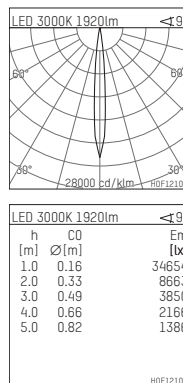

## 109 106 03 910 RD | white

complx.150 | IP65  
ceiling recessed luminaire  
LED | 28 W 3000 K

- ceiling recessed luminaire complx.150 IP65
- with a rim projecting over the ceiling
- for installation into suspended ceilings
- with LED 2400 lm
- colour temperature: 3000 K
- colour rendering index: CRI >90
- L90 / B10 (50.000h)
- SDCM < 2
- net luminous flux: 1920 lm
- total load: 28 W
- luminous efficacy: 68,6 lm/W
- rotationsymmetrical light distribution, spot
- safety cable for reflector module
- darklight reflector of aluminium, mirror finish anodised
- cut of angle: 40 °
- beam angle: 10 °
- UGR: -12
- with external LED power unit, electronic (DALI), 220-240 V, 0/50/60 Hz
- amplitude dimming
- dimming range: 100-1 %
- power supply: push-wire terminal 2x5x2,5 mm<sup>2</sup>
- with IP68 cable gland
- housing of die cast aluminium
- safety glass, clear
- recessing ring of die cast aluminium
- height: 188 mm
- diameter: 190 mm, recessing diameter: 174 mm
- recessing depth: 193 mm, ceiling thickness: 4-35 mm
- weight: 3,3 kg
- protection rating: IP65
- protection class I
- 5 years Hoffmeister warranty
- Made in Germany
- certificates: manufactured according to DIN VDE 0711 / EN 60598, CE
- colour: white (RAL9016)
- 109 106 03 910 RD