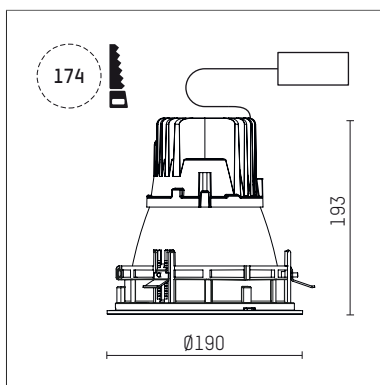

## 109 106 03 910 R | white

complx.150 | IP65  
ceiling recessed luminaire  
LED | 28 W 3000 K

- ceiling recessed luminaire complx.150 IP65
- with a rim projecting over the ceiling
- for installation into suspended ceilings
- with LED 2400 lm
- colour temperature: 3000 K
- colour rendering index: CRI >90
- L90 / B10 (50.000h)
- SDCM < 2
- net luminous flux: 1920 lm
- total load: 28 W
- luminous efficacy: 68,6 lm/W
- rotationsymmetrical light distribution, spot
- safety cable for reflector module
- darklight reflector of aluminium, mirror finish anodised
- cut of angle: 40 °
- beam angle: 10 °
- UGR: -12
- with external LED power unit, electronic, 220-240 V, 0/50/60 Hz
- power supply: push-wire terminal 2x5x2,5 mm<sup>2</sup>
- with IP68 cable gland
- housing of die cast aluminium
- safety glass, clear
- recessing ring of die cast aluminium
- height: 188 mm
- diameter: 190 mm, recessing diameter: 174 mm
- recessing depth: 193 mm, ceiling thickness: 4-35 mm
- weight: 3,3 kg
- protection rating: IP65
- protection class I
- 5 years Hoffmeister warranty
- Made in Germany
- certificates: manufactured according to DIN VDE 0711 / EN 60598, CE
- colour: white (RAL9016)
- 109 106 03 910 R