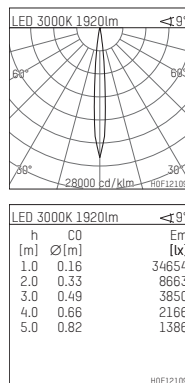

## 109 106 03 910 R | white

complx.150 | IP65  
ceiling recessed luminaire  
LED | 28 W 3000 K

- ceiling recessed luminaire complx.150 IP65
- with a rim projecting over the ceiling
- for installation into suspended ceilings
- with LED 2400 lm
- colour temperature: 3000 K
- colour rendering index: CRI >90
- L90 / B10 (50.000h)
- SDCM < 2
- net luminous flux: 1920 lm
- total load: 28 W
- luminous efficacy: 68,6 lm/W
- rotationsymmetrical light distribution, spot
- safety cable for reflector module
- darklight reflector of aluminium, mirror finish anodised
- cut of angle: 40 °
- beam angle: 10 °
- UGR: -12
- with external LED power unit, electronic, 220-240 V, 0/50/60 Hz
- power supply: push-wire terminal 2x5x2,5 mm<sup>2</sup>
- with IP68 cable gland
- housing of die cast aluminium
- safety glass, clear
- recessing ring of die cast aluminium
- height: 188 mm
- diameter: 190 mm, recessing diameter: 174 mm
- recessing depth: 193 mm, ceiling thickness: 4-35 mm
- weight: 3,3 kg
- protection rating: IP65
- protection class I
- 5 years Hoffmeister warranty
- Made in Germany
- certificates: manufactured according to DIN VDE 0711 / EN 60598, CE
- colour: white (RAL9016)
- 109 106 03 910 R