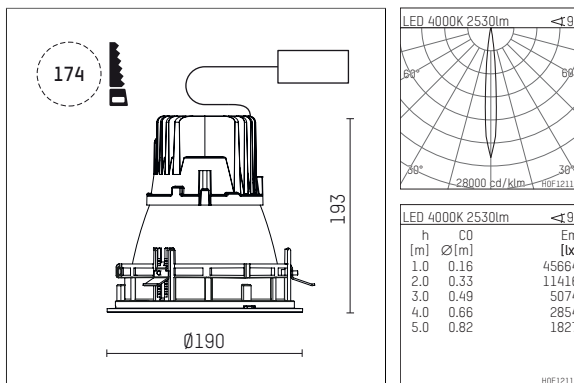

109 106 04 910 RD | white

complx.150 | IP65
ceiling recessed luminaire
LED | 28 W 4000 K

- ceiling recessed luminaire complx.150 IP65
- with a rim projecting over the ceiling
- for installation into suspended ceilings
- with LED 3150 lm
- colour temperature: 4000 K
- colour rendering index: CRI >80
- L90 / B10 (50.000h)
- SDCM < 2
- net luminous flux: 2530 lm
- total load: 28 W
- luminous efficacy: 90,4 lm/W
- rotationsymmetrical light distribution, spot
- safety cable for reflector module
- darklight reflector of aluminium, mirror finish anodised
- cut of angle: 40 °
- beam angle: 10 °
- UGR: -11
- with external LED power unit, electronic (DALI), 220-240 V, 0/50/60 Hz
- amplitude dimming
- dimming range: 100-1 %
- power supply: push-wire terminal 2x5x2,5 mm²
- with IP68 cable gland
- housing of die cast aluminium
- safety glass, clear
- recessing ring of die cast aluminium
- height: 188 mm
- diameter: 190 mm, recessing diameter: 174 mm
- recessing depth: 193 mm, ceiling thickness: 4-35 mm
- weight: 3,3 kg
- protection rating: IP65
- protection class I
- 5 years Hoffmeister warranty
- Made in Germany
- certificates: manufactured according to DIN VDE 0711 / EN 60598, CE
- colour: white (RAL9016)
- 109 106 04 910 RD