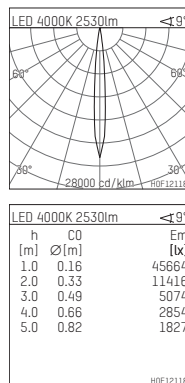

## 109 106 04 910 R | white

complx.150 | IP65  
ceiling recessed luminaire  
LED | 28 W 4000 K

- ceiling recessed luminaire complx.150 IP65
- with a rim projecting over the ceiling
- for installation into suspended ceilings
- with LED 3150 lm
- colour temperature: 4000 K
- colour rendering index: CRI >80
- L90 / B10 (50.000h)
- SDCM < 2
- net luminous flux: 2530 lm
- total load: 28 W
- luminous efficacy: 90,4 lm/W
- rotationsymmetrical light distribution, spot
- safety cable for reflector module
- darklight reflector of aluminium, mirror finish anodised
- cut of angle: 40 °
- beam angle: 10 °
- UGR: -11
- with external LED power unit, electronic, 220-240 V, 0/50/60 Hz
- power supply: push-wire terminal 2x5x2,5 mm<sup>2</sup>
- with IP68 cable gland
- housing of die cast aluminium
- safety glass, clear
- recessing ring of die cast aluminium
- height: 188 mm
- diameter: 190 mm, recessing diameter: 174 mm
- recessing depth: 193 mm, ceiling thickness: 4-35 mm
- weight: 3,3 kg
- protection rating: IP65
- protection class I
- 5 years Hoffmeister warranty
- Made in Germany
- certificates: manufactured according to DIN VDE 0711 / EN 60598, CE
- colour: white (RAL9016)
- 109 106 04 910 R