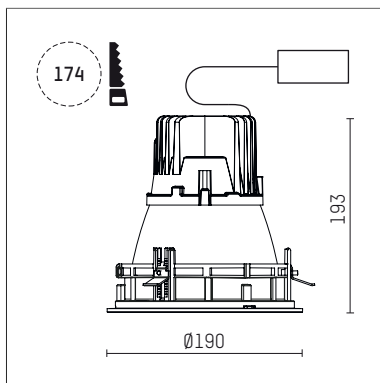

## 109 106 04 910 R | white

complx.150 | IP65  
ceiling recessed luminaire  
LED | 28 W 4000 K

- ceiling recessed luminaire complx.150 IP65
- with a rim projecting over the ceiling
- for installation into suspended ceilings
- with LED 3150 lm
- colour temperature: 4000 K
- colour rendering index: CRI >80
- L90 / B10 (50.000h)
- SDCM < 2
- net luminous flux: 2530 lm
- total load: 28 W
- luminous efficacy: 90,4 lm/W
- rotationsymmetrical light distribution, spot
- safety cable for reflector module
- darklight reflector of aluminium, mirror finish anodised
- cut of angle: 40 °
- beam angle: 10 °
- UGR: -11
- with external LED power unit, electronic, 220-240 V, 0/50/60 Hz
- power supply: push-wire terminal 2x5x2,5 mm<sup>2</sup>
- with IP68 cable gland
- housing of die cast aluminium
- safety glass, clear
- recessing ring of die cast aluminium
- height: 188 mm
- diameter: 190 mm, recessing diameter: 174 mm
- recessing depth: 193 mm, ceiling thickness: 4-35 mm
- weight: 3,3 kg
- protection rating: IP65
- protection class I
- 5 years Hoffmeister warranty
- Made in Germany
- certificates: manufactured according to DIN VDE 0711 / EN 60598, CE
- colour: white (RAL9016)
- 109 106 04 910 R