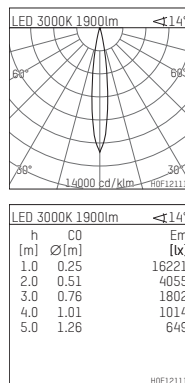

109 107 03 910 RD | white

complx.150 | IP65
ceiling recessed luminaire
LED | 28 W 3000 K

- ceiling recessed luminaire complx.150 IP65
- with a rim projecting over the ceiling
- for installation into suspended ceilings
- with LED 2400 lm
- colour temperature: 3000 K
- colour rendering index: CRI >90
- L90 / B10 (50.000h)
- SDCM < 2
- net luminous flux: 1900 lm
- total load: 28 W
- luminous efficacy: 67,9 lm/W
- rotationsymmetrical light distribution, spot
- safety cable for reflector module
- darklight reflector of aluminium, mirror finish anodised
- cut of angle: 40 °
- beam angle: 15 °
- UGR: -8
- with external LED power unit, electronic (DALI), 220-240 V, 0/50/60 Hz
- amplitude dimming
- dimming range: 100-1 %
- power supply: push-wire terminal 2x5x2,5 mm²
- with IP68 cable gland
- housing of die cast aluminium
- safety glass, clear
- recessing ring of die cast aluminium
- height: 188 mm
- diameter: 190 mm, recessing diameter: 174 mm
- recessing depth: 193 mm, ceiling thickness: 4-35 mm
- weight: 3,3 kg
- protection rating: IP65
- protection class I
- 5 years Hoffmeister warranty
- Made in Germany
- certificates: manufactured according to DIN VDE 0711 / EN 60598, CE
- colour: white (RAL9016)
- 109 107 03 910 RD