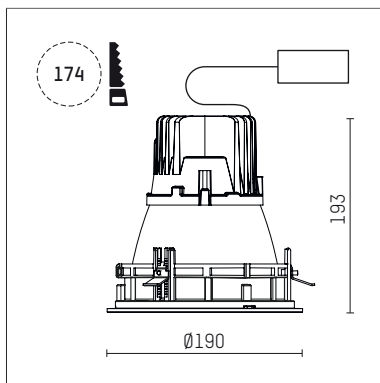

109 107 03 910 RD | white

complx.150 | IP65
ceiling recessed luminaire
LED | 28 W 3000 K

- ceiling recessed luminaire complx.150 IP65
- with a rim projecting over the ceiling
- for installation into suspended ceilings
- with LED 2400 lm
- colour temperature: 3000 K
- colour rendering index: CRI >90
- L90 / B10 (50.000h)
- SDCM < 2
- net luminous flux: 1900 lm
- total load: 28 W
- luminous efficacy: 67,9 lm/W
- rotationsymmetrical light distribution, spot
- safety cable for reflector module
- darklight reflector of aluminium, mirror finish anodised
- cut of angle: 40 °
- beam angle: 15 °
- UGR: -8
- with external LED power unit, electronic (DALI), 220-240 V, 0/50/60 Hz
- amplitude dimming
- dimming range: 100-1 %
- power supply: push-wire terminal 2x5x2,5 mm²
- with IP68 cable gland
- housing of die cast aluminium
- safety glass, clear
- recessing ring of die cast aluminium
- height: 188 mm
- diameter: 190 mm, recessing diameter: 174 mm
- recessing depth: 193 mm, ceiling thickness: 4-35 mm
- weight: 3,3 kg
- protection rating: IP65
- protection class I
- 5 years Hoffmeister warranty
- Made in Germany
- certificates: manufactured according to DIN VDE 0711 / EN 60598, CE
- colour: white (RAL9016)
- 109 107 03 910 RD