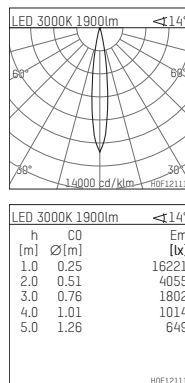

109 107 03 910 R | white

complx.150 | IP65
ceiling recessed luminaire
LED | 28 W 3000 K

- ceiling recessed luminaire complx.150 IP65
- with a rim projecting over the ceiling
- for installation into suspended ceilings
- with LED 2400 lm
- colour temperature: 3000 K
- colour rendering index: CRI >90
- L90 / B10 (50.000h)
- SDCM < 2
- net luminous flux: 1900 lm
- total load: 28 W
- luminous efficacy: 67,9 lm/W
- rotationsymmetrical light distribution, spot
- safety cable for reflector module
- darklight reflector of aluminium, mirror finish anodised
- cut of angle: 40 °
- beam angle: 15 °
- UGR: -8
- with external LED power unit, electronic, 220-240 V, 0/50/60 Hz
- power supply: push-wire terminal 2x5x2,5 mm²
- with IP68 cable gland
- housing of die cast aluminium
- safety glass, clear
- recessing ring of die cast aluminium
- height: 188 mm
- diameter: 190 mm, recessing diameter: 174 mm
- recessing depth: 193 mm, ceiling thickness: 4-35 mm
- weight: 3,3 kg
- protection rating: IP65
- protection class I
- 5 years Hoffmeister warranty
- Made in Germany
- certificates: manufactured according to DIN VDE 0711 / EN 60598, CE
- colour: white (RAL9016)
- 109 107 03 910 R