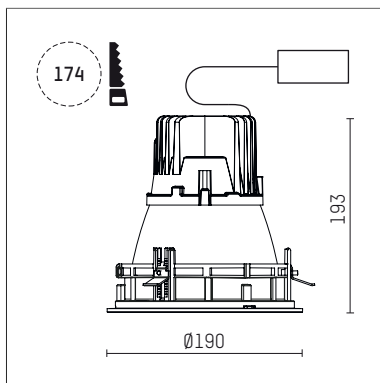

109 107 03 910 R | white

complx.150 | IP65
ceiling recessed luminaire
LED | 28 W 3000 K

- ceiling recessed luminaire complx.150 IP65
- with a rim projecting over the ceiling
- for installation into suspended ceilings
- with LED 2400 lm
- colour temperature: 3000 K
- colour rendering index: CRI >90
- L90 / B10 (50.000h)
- SDCM < 2
- net luminous flux: 1900 lm
- total load: 28 W
- luminous efficacy: 67,9 lm/W
- rotationsymmetrical light distribution, spot
- safety cable for reflector module
- darklight reflector of aluminium, mirror finish anodised
- cut of angle: 40 °
- beam angle: 15 °
- UGR: -8
- with external LED power unit, electronic, 220-240 V, 0/50/60 Hz
- power supply: push-wire terminal 2x5x2,5 mm²
- with IP68 cable gland
- housing of die cast aluminium
- safety glass, clear
- recessing ring of die cast aluminium
- height: 188 mm
- diameter: 190 mm, recessing diameter: 174 mm
- recessing depth: 193 mm, ceiling thickness: 4-35 mm
- weight: 3,3 kg
- protection rating: IP65
- protection class I
- 5 years Hoffmeister warranty
- Made in Germany
- certificates: manufactured according to DIN VDE 0711 / EN 60598, CE
- colour: white (RAL9016)
- 109 107 03 910 R