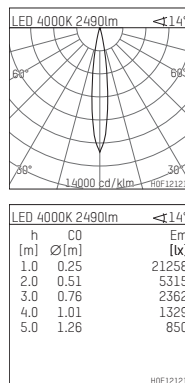

109 107 04 910 RD | white

complx.150 | IP65
ceiling recessed luminaire
LED | 28 W 4000 K

- ceiling recessed luminaire complx.150 IP65
- with a rim projecting over the ceiling
- for installation into suspended ceilings
- with LED 3150 lm
- colour temperature: 4000 K
- colour rendering index: CRI >80
- L90 / B10 (50.000h)
- SDCM < 2
- net luminous flux: 2490 lm
- total load: 28 W
- luminous efficacy: 88,9 lm/W
- rotationsymmetrical light distribution, spot
- safety cable for reflector module
- darklight reflector of aluminium, mirror finish anodised
- cut of angle: 40 °
- beam angle: 15 °
- UGR: -7
- with external LED power unit, electronic (DALI), 220-240 V, 0/50/60 Hz
- amplitude dimming
- dimming range: 100-1 %
- power supply: push-wire terminal 2x5x2,5 mm²
- with IP68 cable gland
- housing of die cast aluminium
- safety glass, clear
- recessing ring of die cast aluminium
- height: 188 mm
- diameter: 190 mm, recessing diameter: 174 mm
- recessing depth: 193 mm, ceiling thickness: 4-35 mm
- weight: 3,3 kg
- protection rating: IP65
- protection class I
- 5 years Hoffmeister warranty
- Made in Germany
- certificates: manufactured according to DIN VDE 0711 / EN 60598, CE
- colour: white (RAL9016)
- 109 107 04 910 RD