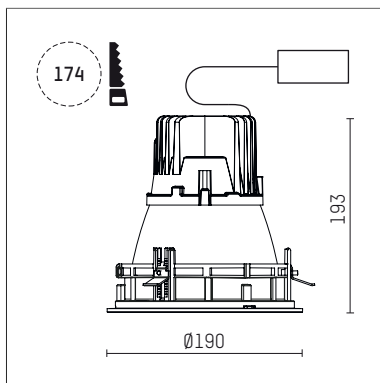

109 107 04 910 RD | white

complx.150 | IP65
ceiling recessed luminaire
LED | 28 W 4000 K

- ceiling recessed luminaire complx.150 IP65
- with a rim projecting over the ceiling
- for installation into suspended ceilings
- with LED 3150 lm
- colour temperature: 4000 K
- colour rendering index: CRI >80
- L90 / B10 (50.000h)
- SDCM < 2
- net luminous flux: 2490 lm
- total load: 28 W
- luminous efficacy: 88,9 lm/W
- rotationsymmetrical light distribution, spot
- safety cable for reflector module
- darklight reflector of aluminium, mirror finish anodised
- cut of angle: 40 °
- beam angle: 15 °
- UGR: -7
- with external LED power unit, electronic (DALI), 220-240 V, 0/50/60 Hz
- amplitude dimming
- dimming range: 100-1 %
- power supply: push-wire terminal 2x5x2,5 mm²
- with IP68 cable gland
- housing of die cast aluminium
- safety glass, clear
- recessing ring of die cast aluminium
- height: 188 mm
- diameter: 190 mm, recessing diameter: 174 mm
- recessing depth: 193 mm, ceiling thickness: 4-35 mm
- weight: 3,3 kg
- protection rating: IP65
- protection class I
- 5 years Hoffmeister warranty
- Made in Germany
- certificates: manufactured according to DIN VDE 0711 / EN 60598, CE
- colour: white (RAL9016)
- 109 107 04 910 RD