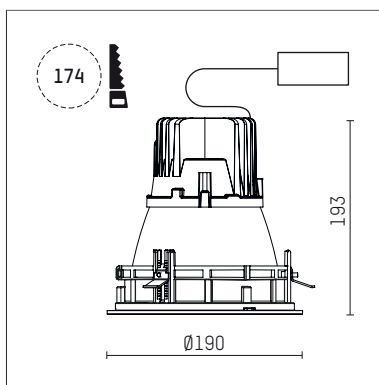

109 107 04 910 R | white

complx.150 | IP65
ceiling recessed luminaire
LED | 28 W 4000 K

- ceiling recessed luminaire complx.150 IP65
- with a rim projecting over the ceiling
- for installation into suspended ceilings
- with LED 3150 lm
- colour temperature: 4000 K
- colour rendering index: CRI >80
- L90 / B10 (50.000h)
- SDCM < 2
- net luminous flux: 2490 lm
- total load: 28 W
- luminous efficacy: 88,9 lm/W
- rotationsymmetrical light distribution, spot
- safety cable for reflector module
- darklight reflector of aluminium, mirror finish anodised
- cut of angle: 40 °
- beam angle: 15 °
- UGR: -7
- with external LED power unit, electronic, 220-240 V, 0/50/60 Hz
- power supply: push-wire terminal 2x5x2,5 mm²
- with IP68 cable gland
- housing of die cast aluminium
- safety glass, clear
- recessing ring of die cast aluminium
- height: 188 mm
- diameter: 190 mm, recessing diameter: 174 mm
- recessing depth: 193 mm, ceiling thickness: 4-35 mm
- weight: 3,3 kg
- protection rating: IP65
- protection class I
- 5 years Hoffmeister warranty
- Made in Germany
- certificates: manufactured according to DIN VDE 0711 / EN 60598, CE
- colour: white (RAL9016)
- 109 107 04 910 R