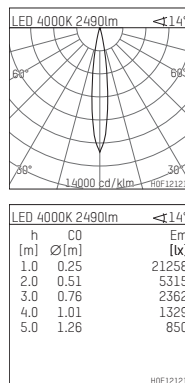

109 107 04 910 R | white

complx.150 | IP65
ceiling recessed luminaire
LED | 28 W 4000 K

- ceiling recessed luminaire complx.150 IP65
- with a rim projecting over the ceiling
- for installation into suspended ceilings
- with LED 3150 lm
- colour temperature: 4000 K
- colour rendering index: CRI >80
- L90 / B10 (50.000h)
- SDCM < 2
- net luminous flux: 2490 lm
- total load: 28 W
- luminous efficacy: 88,9 lm/W
- rotationsymmetrical light distribution, spot
- safety cable for reflector module
- darklight reflector of aluminium, mirror finish anodised
- cut of angle: 40 °
- beam angle: 15 °
- UGR: -7
- with external LED power unit, electronic, 220-240 V, 0/50/60 Hz
- power supply: push-wire terminal 2x5x2,5 mm²
- with IP68 cable gland
- housing of die cast aluminium
- safety glass, clear
- recessing ring of die cast aluminium
- height: 188 mm
- diameter: 190 mm, recessing diameter: 174 mm
- recessing depth: 193 mm, ceiling thickness: 4-35 mm
- weight: 3,3 kg
- protection rating: IP65
- protection class I
- 5 years Hoffmeister warranty
- Made in Germany
- certificates: manufactured according to DIN VDE 0711 / EN 60598, CE
- colour: white (RAL9016)
- 109 107 04 910 R