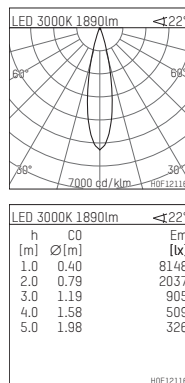

109 108 03 910 RD | white

complx.150 | IP65
ceiling recessed luminaire
LED | 28 W 3000 K

- ceiling recessed luminaire complx.150 IP65
- with a rim projecting over the ceiling
- for installation into suspended ceilings
- with LED 2400 lm
- colour temperature: 3000 K
- colour rendering index: CRI >90
- L90 / B10 (50.000h)
- SDCM < 2
- net luminous flux: 1890 lm
- total load: 28 W
- luminous efficacy: 67,5 lm/W
- rotationsymmetrical light distribution, medium
- safety cable for reflector module
- darklight reflector of aluminium, mirror finish anodised
- cut of angle: 40 °
- beam angle: 25 °
- UGR: -6
- with external LED power unit, electronic (DALI), 220-240 V, 0/50/60 Hz
- amplitude dimming
- dimming range: 100-1 %
- power supply: push-wire terminal 2x5x2,5 mm²
- with IP68 cable gland
- housing of die cast aluminium
- safety glass, clear
- recessing ring of die cast aluminium
- height: 188 mm
- diameter: 190 mm, recessing diameter: 174 mm
- recessing depth: 193 mm, ceiling thickness: 4-35 mm
- weight: 3,3 kg
- protection rating: IP65
- protection class I
- 5 years Hoffmeister warranty
- Made in Germany
- certificates: manufactured according to DIN VDE 0711 / EN 60598, CE
- colour: white (RAL9016)
- 109 108 03 910 RD