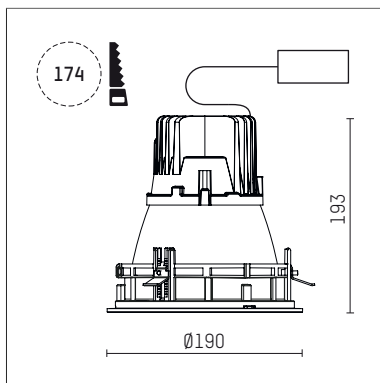

109 108 03 910 RD | white

complx.150 | IP65
ceiling recessed luminaire
LED | 28 W 3000 K

- ceiling recessed luminaire complx.150 IP65
- with a rim projecting over the ceiling
- for installation into suspended ceilings
- with LED 2400 lm
- colour temperature: 3000 K
- colour rendering index: CRI >90
- L90 / B10 (50.000h)
- SDCM < 2
- net luminous flux: 1890 lm
- total load: 28 W
- luminous efficacy: 67,5 lm/W
- rotationsymmetrical light distribution, medium
- safety cable for reflector module
- darklight reflector of aluminium, mirror finish anodised
- cut of angle: 40 °
- beam angle: 25 °
- UGR: -6
- with external LED power unit, electronic (DALI), 220-240 V, 0/50/60 Hz
- amplitude dimming
- dimming range: 100-1 %
- power supply: push-wire terminal 2x5x2,5 mm²
- with IP68 cable gland
- housing of die cast aluminium
- safety glass, clear
- recessing ring of die cast aluminium
- height: 188 mm
- diameter: 190 mm, recessing diameter: 174 mm
- recessing depth: 193 mm, ceiling thickness: 4-35 mm
- weight: 3,3 kg
- protection rating: IP65
- protection class I
- 5 years Hoffmeister warranty
- Made in Germany
- certificates: manufactured according to DIN VDE 0711 / EN 60598, CE
- colour: white (RAL9016)
- 109 108 03 910 RD