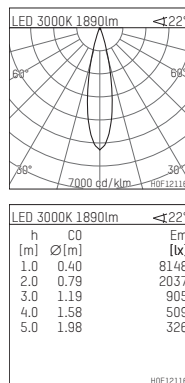

109 108 03 910 R | white

complx.150 | IP65
ceiling recessed luminaire
LED | 28 W 3000 K

- ceiling recessed luminaire complx.150 IP65
- with a rim projecting over the ceiling
- for installation into suspended ceilings
- with LED 2400 lm
- colour temperature: 3000 K
- colour rendering index: CRI >90
- L90 / B10 (50.000h)
- SDCM < 2
- net luminous flux: 1890 lm
- total load: 28 W
- luminous efficacy: 67,5 lm/W
- rotationsymmetrical light distribution, medium
- safety cable for reflector module
- darklight reflector of aluminium, mirror finish anodised
- cut of angle: 40 °
- beam angle: 25 °
- UGR: -6
- with external LED power unit, electronic, 220-240 V, 0/50/60 Hz
- power supply: push-wire terminal 2x5x2,5 mm²
- with IP68 cable gland
- housing of die cast aluminium
- safety glass, clear
- recessing ring of die cast aluminium
- height: 188 mm
- diameter: 190 mm, recessing diameter: 174 mm
- recessing depth: 193 mm, ceiling thickness: 4-35 mm
- weight: 3,3 kg
- protection rating: IP65
- protection class I
- 5 years Hoffmeister warranty
- Made in Germany
- certificates: manufactured according to DIN VDE 0711 / EN 60598, CE
- colour: white (RAL9016)
- 109 108 03 910 R