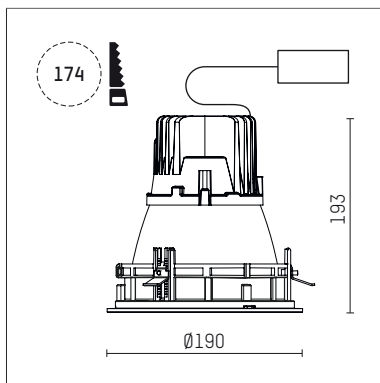

109 108 03 910 R | white

complx.150 | IP65
ceiling recessed luminaire
LED | 28 W 3000 K

- ceiling recessed luminaire complx.150 IP65
- with a rim projecting over the ceiling
- for installation into suspended ceilings
- with LED 2400 lm
- colour temperature: 3000 K
- colour rendering index: CRI >90
- L90 / B10 (50.000h)
- SDCM < 2
- net luminous flux: 1890 lm
- total load: 28 W
- luminous efficacy: 67,5 lm/W
- rotationsymmetrical light distribution, medium
- safety cable for reflector module
- darklight reflector of aluminium, mirror finish anodised
- cut of angle: 40 °
- beam angle: 25 °
- UGR: -6
- with external LED power unit, electronic, 220-240 V, 0/50/60 Hz
- power supply: push-wire terminal 2x5x2,5 mm²
- with IP68 cable gland
- housing of die cast aluminium
- safety glass, clear
- recessing ring of die cast aluminium
- height: 188 mm
- diameter: 190 mm, recessing diameter: 174 mm
- recessing depth: 193 mm, ceiling thickness: 4-35 mm
- weight: 3,3 kg
- protection rating: IP65
- protection class I
- 5 years Hoffmeister warranty
- Made in Germany
- certificates: manufactured according to DIN VDE 0711 / EN 60598, CE
- colour: white (RAL9016)
- 109 108 03 910 R