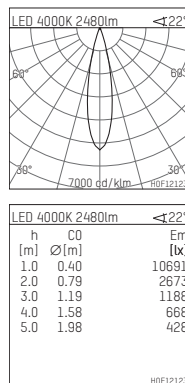

109 108 04 910 RD | white

complx.150 | IP65
ceiling recessed luminaire
LED | 28 W 4000 K

- ceiling recessed luminaire complx.150 IP65
- with a rim projecting over the ceiling
- for installation into suspended ceilings
- with LED 3150 lm
- colour temperature: 4000 K
- colour rendering index: CRI >80
- L90 / B10 (50.000h)
- SDCM < 2
- net luminous flux: 2480 lm
- total load: 28 W
- luminous efficacy: 88,6 lm/W
- rotationsymmetrical light distribution, medium
- safety cable for reflector module
- darklight reflector of aluminium, mirror finish anodised
- cut of angle: 40 °
- beam angle: 25 °
- UGR: -5
- with external LED power unit, electronic (DALI), 220-240 V, 0/50/60 Hz
- amplitude dimming
- dimming range: 100-1 %
- power supply: push-wire terminal 2x5x2,5 mm²
- with IP68 cable gland
- housing of die cast aluminium
- safety glass, clear
- recessing ring of die cast aluminium
- height: 188 mm
- diameter: 190 mm, recessing diameter: 174 mm
- recessing depth: 193 mm, ceiling thickness: 4-35 mm
- weight: 3,3 kg
- protection rating: IP65
- protection class I
- 5 years Hoffmeister warranty
- Made in Germany
- certificates: manufactured according to DIN VDE 0711 / EN 60598, CE
- colour: white (RAL9016)
- 109 108 04 910 RD