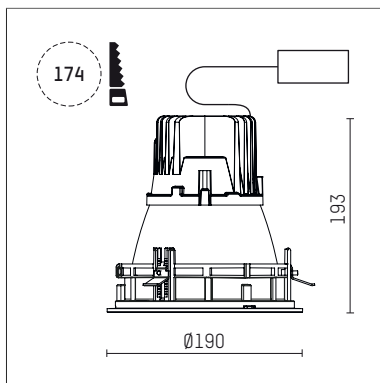

109 108 04 910 RD | white

complx.150 | IP65
ceiling recessed luminaire
LED | 28 W 4000 K

- ceiling recessed luminaire complx.150 IP65
- with a rim projecting over the ceiling
- for installation into suspended ceilings
- with LED 3150 lm
- colour temperature: 4000 K
- colour rendering index: CRI >80
- L90 / B10 (50.000h)
- SDCM < 2
- net luminous flux: 2480 lm
- total load: 28 W
- luminous efficacy: 88,6 lm/W
- rotationsymmetrical light distribution, medium
- safety cable for reflector module
- darklight reflector of aluminium, mirror finish anodised
- cut of angle: 40 °
- beam angle: 25 °
- UGR: -5
- with external LED power unit, electronic (DALI), 220-240 V, 0/50/60 Hz
- amplitude dimming
- dimming range: 100-1 %
- power supply: push-wire terminal 2x5x2,5 mm²
- with IP68 cable gland
- housing of die cast aluminium
- safety glass, clear
- recessing ring of die cast aluminium
- height: 188 mm
- diameter: 190 mm, recessing diameter: 174 mm
- recessing depth: 193 mm, ceiling thickness: 4-35 mm
- weight: 3,3 kg
- protection rating: IP65
- protection class I
- 5 years Hoffmeister warranty
- Made in Germany
- certificates: manufactured according to DIN VDE 0711 / EN 60598, CE
- colour: white (RAL9016)
- 109 108 04 910 RD