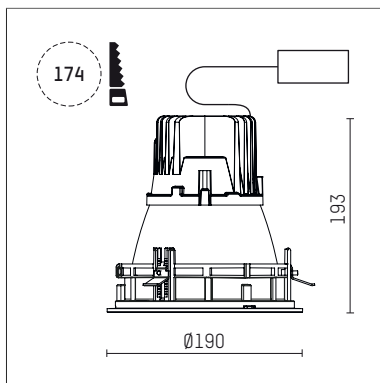

109 108 04 910 R | white

complx.150 | IP65
ceiling recessed luminaire
LED | 28 W 4000 K

- ceiling recessed luminaire complx.150 IP65
- with a rim projecting over the ceiling
- for installation into suspended ceilings
- with LED 3150 lm
- colour temperature: 4000 K
- colour rendering index: CRI >80
- L90 / B10 (50.000h)
- SDCM < 3
- net luminous flux: 2480 lm
- total load: 28 W
- luminous efficacy: 88,6 lm/W
- rotationsymmetrical light distribution, medium
- safety cable for reflector module
- darklight reflector of aluminium, mirror finish anodised
- cut of angle: 40 °
- beam angle: 25 °
- UGR: -5
- with external LED power unit, electronic, 220-240 V, 0/50/60 Hz
- power supply: push-wire terminal 2x5x2,5 mm²
- with IP68 cable gland
- housing of die cast aluminium
- safety glass, clear
- recessing ring of die cast aluminium
- height: 188 mm
- diameter: 190 mm, recessing diameter: 174 mm
- recessing depth: 193 mm, ceiling thickness: 4-35 mm
- weight: 3,3 kg
- protection rating: IP65
- protection class I
- 5 years Hoffmeister warranty
- Made in Germany
- certificates: manufactured according to DIN VDE 0711 / EN 60598, CE
- colour: white (RAL9016)
- 109 108 04 910 R