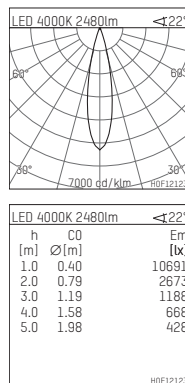

109 108 04 910 R | white

complx.150 | IP65
ceiling recessed luminaire
LED | 28 W 4000 K

- ceiling recessed luminaire complx.150 IP65
- with a rim projecting over the ceiling
- for installation into suspended ceilings
- with LED 3150 lm
- colour temperature: 4000 K
- colour rendering index: CRI >80
- L90 / B10 (50.000h)
- SDCM < 3
- net luminous flux: 2480 lm
- total load: 28 W
- luminous efficacy: 88,6 lm/W
- rotationsymmetrical light distribution, medium
- safety cable for reflector module
- darklight reflector of aluminium, mirror finish anodised
- cut of angle: 40 °
- beam angle: 25 °
- UGR: -5
- with external LED power unit, electronic, 220-240 V, 0/50/60 Hz
- power supply: push-wire terminal 2x5x2,5 mm²
- with IP68 cable gland
- housing of die cast aluminium
- safety glass, clear
- recessing ring of die cast aluminium
- height: 188 mm
- diameter: 190 mm, recessing diameter: 174 mm
- recessing depth: 193 mm, ceiling thickness: 4-35 mm
- weight: 3,3 kg
- protection rating: IP65
- protection class I
- 5 years Hoffmeister warranty
- Made in Germany
- certificates: manufactured according to DIN VDE 0711 / EN 60598, CE
- colour: white (RAL9016)
- 109 108 04 910 R