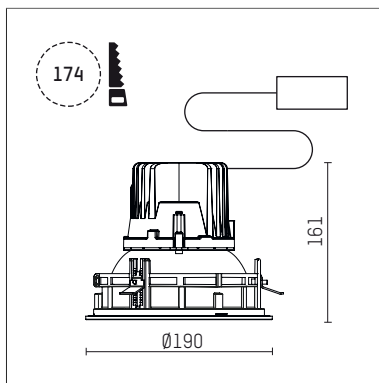

109 114 03 910 RD | white

complx.150 | IP65
ceiling recessed luminaire
LED | 28 W 3000 K

- ceiling recessed luminaire complx.150 IP65
- with a rim projecting over the ceiling
- for installation into suspended ceilings
- with LED 2400 lm
- colour temperature: 3000 K
- colour rendering index: CRI 90
- L90 / B10 (50.000h)
- SDCM < 2
- net luminous flux: 1610 lm
- total load: 28 W
- luminous efficacy: 57,5 lm/W
- rotationsymmetrical light distribution, wide flood
- safety cable for reflector module
- darklight reflector of aluminium, mirror finish anodised
- cut of angle: 30 °
- UGR: 20
- with external LED power unit, electronic (DALI), 220-240 V, 0/50/60 Hz
- amplitude dimming
- dimming range: 100-1 %
- power supply: push-wire terminal 2x5x2,5 mm²
- with IP68 cable gland
- housing of die cast aluminium
- safety glass, clear
- recessing ring of die cast aluminium
- height: 156 mm
- diameter: 190 mm, recessing diameter: 174 mm
- recessing depth: 161 mm, ceiling thickness: 4-35 mm
- weight: 3,8 kg
- protection rating: IP65
- protection class I
- 5 years Hoffmeister warranty
- Made in Germany
- certificates: manufactured according to DIN VDE 0711 / EN 60598, CE
- colour: white (RAL9016)
- 109 114 03 910 RD
