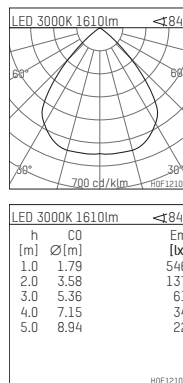

109 114 03 910 RD | white

complx.150 | IP65
ceiling recessed luminaire
LED | 28 W 3000 K

- ceiling recessed luminaire complx.150 IP65
- with a rim projecting over the ceiling
- for installation into suspended ceilings
- with LED 2400 lm
- colour temperature: 3000 K
- colour rendering index: CRI 90
- L90 / B10 (50.000h)
- SDCM < 2
- net luminous flux: 1610 lm
- total load: 28 W
- luminous efficacy: 57,5 lm/W
- rotationsymmetrical light distribution, wide flood
- safety cable for reflector module
- darklight reflector of aluminium, mirror finish anodised
- cut of angle: 30 °
- UGR: 20
- with external LED power unit, electronic (DALI), 220-240 V, 0/50/60 Hz
- amplitude dimming
- dimming range: 100-1 %
- power supply: push-wire terminal 2x5x2,5 mm²
- with IP68 cable gland
- housing of die cast aluminium
- safety glass, clear
- recessing ring of die cast aluminium
- height: 156 mm
- diameter: 190 mm, recessing diameter: 174 mm
- recessing depth: 161 mm, ceiling thickness: 4-35 mm
- weight: 3,8 kg
- protection rating: IP65
- protection class I
- 5 years Hoffmeister warranty
- Made in Germany
- certificates: manufactured according to DIN VDE 0711 / EN 60598, CE
- colour: white (RAL9016)
- 109 114 03 910 RD
