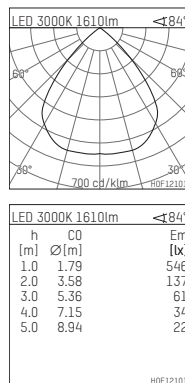

109 114 03 910 R | white

complx.150 | IP65
ceiling recessed luminaire
LED | 28 W 3000 K

- ceiling recessed luminaire complx.150 IP65
- with a rim projecting over the ceiling
- for installation into suspended ceilings
- with LED 2400 lm
- colour temperature: 3000 K
- colour rendering index: CRI 90
- L90 / B10 (50.000h)
- SDCM < 2
- net luminous flux: 1610 lm
- total load: 28 W
- luminous efficacy: 57,5 lm/W
- rotationsymmetrical light distribution, wide flood
- safety cable for reflector module
- darklight reflector of aluminium, mirror finish anodised
- cut of angle: 30 °
- UGR: 20
- with external LED power unit, electronic, 220-240 V, 0/50/60 Hz
- power supply: push-wire terminal 2x5x2,5 mm²
- with IP68 cable gland
- housing of die cast aluminium
- safety glass, clear
- recessing ring of die cast aluminium
- height: 156 mm
- diameter: 190 mm, recessing diameter: 174 mm
- recessing depth: 161 mm, ceiling thickness: 4-35 mm
- weight: 3,4 kg
- protection rating: IP65
- protection class I
- 5 years Hoffmeister warranty
- Made in Germany
- certificates: manufactured according to DIN VDE 0711 / EN 60598, CE
- colour: white (RAL9016)
- 109 114 03 910 R