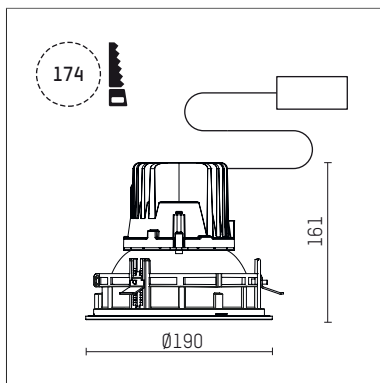

109 114 03 910 R | white

complx.150 | IP65
ceiling recessed luminaire
LED | 28 W 3000 K

- ceiling recessed luminaire complx.150 IP65
- with a rim projecting over the ceiling
- for installation into suspended ceilings
- with LED 2400 lm
- colour temperature: 3000 K
- colour rendering index: CRI 90
- L90 / B10 (50.000h)
- SDCM < 2
- net luminous flux: 1610 lm
- total load: 28 W
- luminous efficacy: 57,5 lm/W
- rotationsymmetrical light distribution, wide flood
- safety cable for reflector module
- darklight reflector of aluminium, mirror finish anodised
- cut of angle: 30 °
- UGR: 20
- with external LED power unit, electronic, 220-240 V, 0/50/60 Hz
- power supply: push-wire terminal 2x5x2,5 mm²
- with IP68 cable gland
- housing of die cast aluminium
- safety glass, clear
- recessing ring of die cast aluminium
- height: 156 mm
- diameter: 190 mm, recessing diameter: 174 mm
- recessing depth: 161 mm, ceiling thickness: 4-35 mm
- weight: 3,4 kg
- protection rating: IP65
- protection class I
- 5 years Hoffmeister warranty
- Made in Germany
- certificates: manufactured according to DIN VDE 0711 / EN 60598, CE
- colour: white (RAL9016)
- 109 114 03 910 R