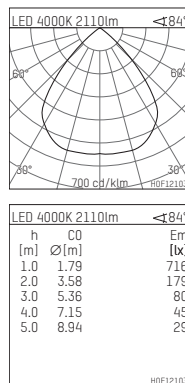

109 114 04 910 RD | white

complx.150 | IP65
ceiling recessed luminaire
LED | 28 W 4000 K

- ceiling recessed luminaire complx.150 IP65
- with a rim projecting over the ceiling
- for installation into suspended ceilings
- with LED 3150 lm
- colour temperature: 4000 K
- colour rendering index: CRI >80
- L90 / B10 (50.000h)
- SDCM < 2
- net luminous flux: 2110 lm
- total load: 28 W
- luminous efficacy: 75,4 lm/W
- rotationsymmetrical light distribution, wide flood
- safety cable for reflector module
- darklight reflector of aluminium, mirror finish anodised
- cut of angle: 30 °
- UGR: 21
- with external LED power unit, electronic (DALI), 220-240 V, 0/50/60 Hz
- amplitude dimming
- dimming range: 100-1 %
- power supply: push-wire terminal 2x5x2,5 mm²
- with IP68 cable gland
- housing of die cast aluminium
- safety glass, clear
- recessing ring of die cast aluminium
- height: 156 mm
- diameter: 190 mm, recessing diameter: 174 mm
- recessing depth: 161 mm, ceiling thickness: 4-35 mm
- weight: 4 kg
- protection rating: IP65
- protection class I
- 5 years Hoffmeister warranty
- Made in Germany
- certificates: manufactured according to DIN VDE 0711 / EN 60598, CE
- colour: white (RAL9016)
- 109 114 04 910 RD
