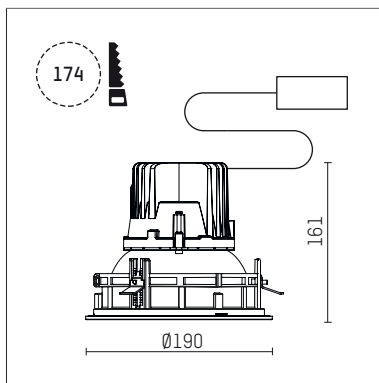

109 114 04 910 RD | white

complx.150 | IP65
ceiling recessed luminaire
LED | 28 W 4000 K

- ceiling recessed luminaire complx.150 IP65
- with a rim projecting over the ceiling
- for installation into suspended ceilings
- with LED 3150 lm
- colour temperature: 4000 K
- colour rendering index: CRI >80
- L90 / B10 (50.000h)
- SDCM < 2
- net luminous flux: 2110 lm
- total load: 28 W
- luminous efficacy: 75,4 lm/W
- rotationsymmetrical light distribution, wide flood
- safety cable for reflector module
- darklight reflector of aluminium, mirror finish anodised
- cut of angle: 30 °
- UGR: 21
- with external LED power unit, electronic (DALI), 220-240 V, 0/50/60 Hz
- amplitude dimming
- dimming range: 100-1 %
- power supply: push-wire terminal 2x5x2,5 mm²
- with IP68 cable gland
- housing of die cast aluminium
- safety glass, clear
- recessing ring of die cast aluminium
- height: 156 mm
- diameter: 190 mm, recessing diameter: 174 mm
- recessing depth: 161 mm, ceiling thickness: 4-35 mm
- weight: 4 kg
- protection rating: IP65
- protection class I
- 5 years Hoffmeister warranty
- Made in Germany
- certificates: manufactured according to DIN VDE 0711 / EN 60598, CE
- colour: white (RAL9016)
- 109 114 04 910 RD
