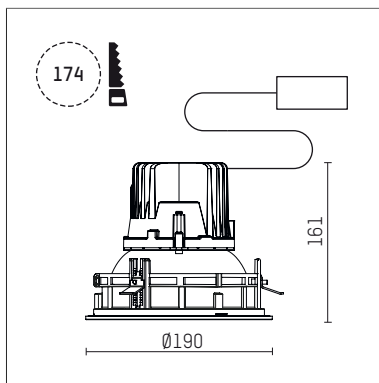

## 109 114 04 910 R | white

complx.150 | IP65  
ceiling recessed luminaire  
LED | 28 W 4000 K

- ceiling recessed luminaire complx.150 IP65
- with a rim projecting over the ceiling
- for installation into suspended ceilings
- with LED 3150 lm
- colour temperature: 4000 K
- colour rendering index: CRI >80
- L90 / B10 (50.000h)
- SDCM < 2
- net luminous flux: 2110 lm
- total load: 28 W
- luminous efficacy: 75,4 lm/W
- rotationsymmetrical light distribution, wide flood
- safety cable for reflector module
- darklight reflector of aluminium, mirror finish anodised
- cut of angle: 30 °
- UGR: 21
- with external LED power unit, electronic, 220-240 V, 0/50/60 Hz
- power supply: push-wire terminal 2x5x2,5 mm²
- with IP68 cable gland
- housing of die cast aluminium
- safety glass, clear
- recessing ring of die cast aluminium
- height: 156 mm
- diameter: 190 mm, recessing diameter: 174 mm
- recessing depth: 161 mm, ceiling thickness: 4-35 mm
- weight: 4 kg
- protection rating: IP65
- protection class I
- 5 years Hoffmeister warranty
- Made in Germany
- certificates: manufactured according to DIN VDE 0711 / EN 60598, CE
- colour: white (RAL9016)
- 109 114 04 910 R