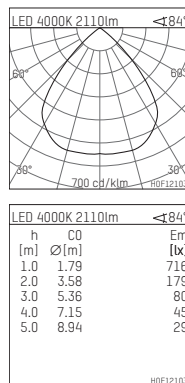

## 109 114 04 910 R | white

complx.150 | IP65  
ceiling recessed luminaire  
LED | 28 W 4000 K

- ceiling recessed luminaire complx.150 IP65
- with a rim projecting over the ceiling
- for installation into suspended ceilings
- with LED 3150 lm
- colour temperature: 4000 K
- colour rendering index: CRI >80
- L90 / B10 (50.000h)
- SDCM < 2
- net luminous flux: 2110 lm
- total load: 28 W
- luminous efficacy: 75,4 lm/W
- rotationsymmetrical light distribution, wide flood
- safety cable for reflector module
- darklight reflector of aluminium, mirror finish anodised
- cut of angle: 30 °
- UGR: 21
- with external LED power unit, electronic, 220-240 V, 0/50/60 Hz
- power supply: push-wire terminal 2x5x2,5 mm²
- with IP68 cable gland
- housing of die cast aluminium
- safety glass, clear
- recessing ring of die cast aluminium
- height: 156 mm
- diameter: 190 mm, recessing diameter: 174 mm
- recessing depth: 161 mm, ceiling thickness: 4-35 mm
- weight: 4 kg
- protection rating: IP65
- protection class I
- 5 years Hoffmeister warranty
- Made in Germany
- certificates: manufactured according to DIN VDE 0711 / EN 60598, CE
- colour: white (RAL9016)
- 109 114 04 910 R