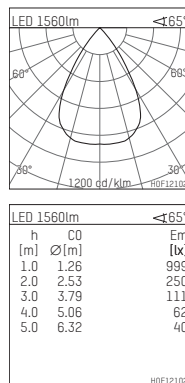

## 109 117 03 910 RD | white

complx.150 | IP65  
ceiling recessed luminaire  
LED | 28 W 3000 K

- ceiling recessed luminaire complx.150 IP65
- with a rim projecting over the ceiling
- for installation into suspended ceilings
- with LED 2400 lm
- colour temperature: 3000 K
- colour rendering index: CRI 90
- L90 / B10 (50.000h)
- SDCM < 2
- net luminous flux: 1560 lm
- total load: 28 W
- luminous efficacy: 55,7 lm/W
- rotationsymmetrical light distribution, wide flood
- safety cable for reflector module
- darklight reflector of aluminium, mirror finish anodised
- cut of angle: 40 °
- UGR: 16
- with external LED power unit, electronic (DALI), 220-240 V, 0/50/60 Hz
- amplitude dimming
- dimming range: 100-1 %
- power supply: push-wire terminal 2x5x2,5 mm²
- with IP68 cable gland
- housing of die cast aluminium
- safety glass, clear
- recessing ring of die cast aluminium
- height: 178 mm
- diameter: 190 mm, recessing diameter: 174 mm
- recessing depth: 183 mm, ceiling thickness: 4-35 mm
- weight: 3,3 kg
- protection rating: IP65
- protection class I
- 5 years Hoffmeister warranty
- Made in Germany
- certificates: manufactured according to DIN VDE 0711 / EN 60598, CE
- colour: white (RAL9016)
- 109 117 03 910 RD