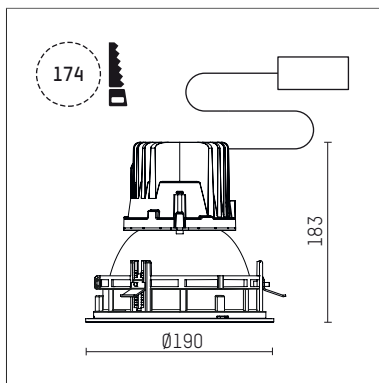

## 109 117 03 910 RD | white

complx.150 | IP65  
ceiling recessed luminaire  
LED | 28 W 3000 K

- ceiling recessed luminaire complx.150 IP65
- with a rim projecting over the ceiling
- for installation into suspended ceilings
- with LED 2400 lm
- colour temperature: 3000 K
- colour rendering index: CRI 90
- L90 / B10 (50.000h)
- SDCM < 2
- net luminous flux: 1560 lm
- total load: 28 W
- luminous efficacy: 55,7 lm/W
- rotationsymmetrical light distribution, wide flood
- safety cable for reflector module
- darklight reflector of aluminium, mirror finish anodised
- cut of angle: 40 °
- UGR: 16
- with external LED power unit, electronic (DALI), 220-240 V, 0/50/60 Hz
- amplitude dimming
- dimming range: 100-1 %
- power supply: push-wire terminal 2x5x2,5 mm²
- with IP68 cable gland
- housing of die cast aluminium
- safety glass, clear
- recessing ring of die cast aluminium
- height: 178 mm
- diameter: 190 mm, recessing diameter: 174 mm
- recessing depth: 183 mm, ceiling thickness: 4-35 mm
- weight: 3,3 kg
- protection rating: IP65
- protection class I
- 5 years Hoffmeister warranty
- Made in Germany
- certificates: manufactured according to DIN VDE 0711 / EN 60598, CE
- colour: white (RAL9016)
- 109 117 03 910 RD