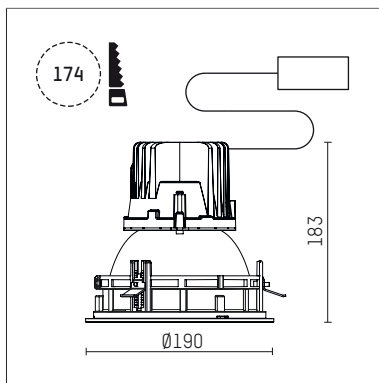

109 117 03 910 R | white

complx.150 | IP65
ceiling recessed luminaire
LED | 28 W 3000 K

- ceiling recessed luminaire complx.150 IP65
- with a rim projecting over the ceiling
- for installation into suspended ceilings
- with LED 2400 lm
- colour temperature: 3000 K
- colour rendering index: CRI 90
- L90 / B10 (50.000h)
- SDCM < 2
- net luminous flux: 1560 lm
- total load: 28 W
- luminous efficacy: 55,7 lm/W
- rotationsymmetrical light distribution, wide flood
- safety cable for reflector module
- darklight reflector of aluminium, mirror finish anodised
- cut of angle: 40 °
- UGR: 16
- with external LED power unit, electronic, 220-240 V, 0/50/60 Hz
- power supply: push-wire terminal 2x5x2,5 mm²
- with IP68 cable gland
- housing of die cast aluminium
- safety glass, clear
- recessing ring of die cast aluminium
- height: 178 mm
- diameter: 190 mm, recessing diameter: 174 mm
- recessing depth: 183 mm, ceiling thickness: 4-35 mm
- weight: 3,3 kg
- protection rating: IP65
- protection class I
- 5 years Hoffmeister warranty
- Made in Germany
- certificates: manufactured according to DIN VDE 0711 / EN 60598, CE
- colour: white (RAL9016)
- 109 117 03 910 R