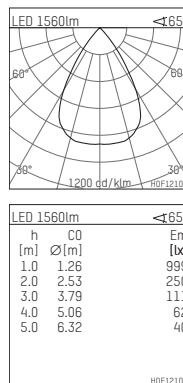

109 117 03 910 R | white

complx.150 | IP65
ceiling recessed luminaire
LED | 28 W 3000 K

- ceiling recessed luminaire complx.150 IP65
- with a rim projecting over the ceiling
- for installation into suspended ceilings
- with LED 2400 lm
- colour temperature: 3000 K
- colour rendering index: CRI 90
- L90 / B10 (50.000h)
- SDCM < 2
- net luminous flux: 1560 lm
- total load: 28 W
- luminous efficacy: 55,7 lm/W
- rotationsymmetrical light distribution, wide flood
- safety cable for reflector module
- darklight reflector of aluminium, mirror finish anodised
- cut of angle: 40 °
- UGR: 16
- with external LED power unit, electronic, 220-240 V, 0/50/60 Hz
- power supply: push-wire terminal 2x5x2,5 mm²
- with IP68 cable gland
- housing of die cast aluminium
- safety glass, clear
- recessing ring of die cast aluminium
- height: 178 mm
- diameter: 190 mm, recessing diameter: 174 mm
- recessing depth: 183 mm, ceiling thickness: 4-35 mm
- weight: 3,3 kg
- protection rating: IP65
- protection class I
- 5 years Hoffmeister warranty
- Made in Germany
- certificates: manufactured according to DIN VDE 0711 / EN 60598, CE
- colour: white (RAL9016)
- 109 117 03 910 R