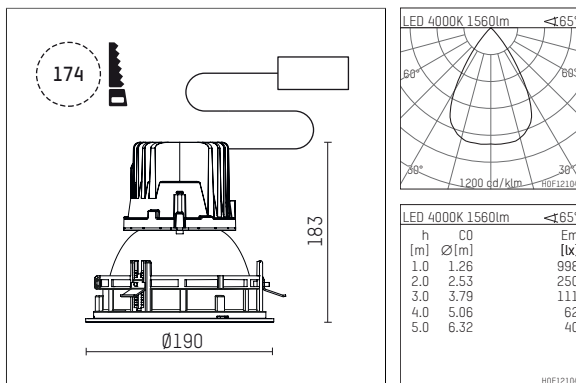

109 117 04 910 RD | white

complx.150 | IP65
ceiling recessed luminaire
LED | 28 W 4000 K

- ceiling recessed luminaire complx.150 IP65
- with a rim projecting over the ceiling
- for installation into suspended ceilings
- with LED 3150 lm
- colour temperature: 4000 K
- colour rendering index: CRI >80
- L90 / B10 (50.000h)
- SDCM < 2
- net luminous flux: 1560 lm
- total load: 28 W
- luminous efficacy: 55,7 lm/W
- rotationsymmetrical light distribution, wide flood
- safety cable for reflector module
- darklight reflector of aluminium, mirror finish anodised
- cut of angle: 40 °
- UGR: 16
- with external LED power unit, electronic (DALI), 220-240 V, 0/50/60 Hz
- amplitude dimming
- dimming range: 100-1 %
- power supply: push-wire terminal 2x5x2,5 mm²
- with IP68 cable gland
- housing of die cast aluminium
- safety glass, clear
- recessing ring of die cast aluminium
- height: 178 mm
- diameter: 190 mm, recessing diameter: 174 mm
- recessing depth: 183 mm, ceiling thickness: 4-35 mm
- weight: 3,3 kg
- protection rating: IP65
- protection class I
- 5 years Hoffmeister warranty
- Made in Germany
- certificates: manufactured according to DIN VDE 0711 / EN 60598, CE
- colour: white (RAL9016)
- 109 117 04 910 RD
