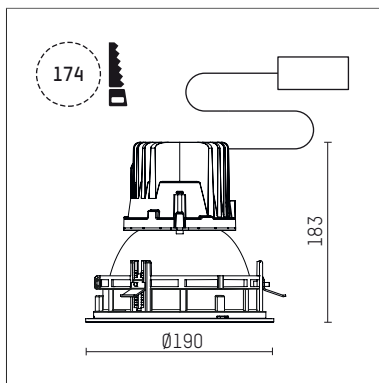

## 109 117 04 910 R | white

complx.150 | IP65  
ceiling recessed luminaire  
LED | 28 W 4000 K

- ceiling recessed luminaire complx.150 IP65
- with a rim projecting over the ceiling
- for installation into suspended ceilings
- with LED 3150 lm
- colour temperature: 4000 K
- colour rendering index: CRI >80
- L90 / B10 (50.000h)
- SDCM < 2
- net luminous flux: 1560 lm
- total load: 28 W
- luminous efficacy: 55,7 lm/W
- rotationsymmetrical light distribution, wide flood
- safety cable for reflector module
- darklight reflector of aluminium, mirror finish anodised
- cut of angle: 40 °
- UGR: 16
- with external LED power unit, electronic, 220-240 V, 0/50/60 Hz
- power supply: push-wire terminal 2x5x2,5 mm²
- with IP68 cable gland
- housing of die cast aluminium
- safety glass, clear
- recessing ring of die cast aluminium
- height: 178 mm
- diameter: 190 mm, recessing diameter: 174 mm
- recessing depth: 183 mm, ceiling thickness: 4-35 mm
- weight: 3,3 kg
- protection rating: IP65
- protection class I
- 5 years Hoffmeister warranty
- Made in Germany
- certificates: manufactured according to DIN VDE 0711 / EN 60598, CE
- colour: white (RAL9016)
- 109 117 04 910 R