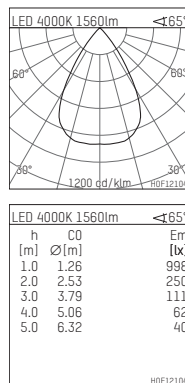

## 109 117 04 910 R | white

complx.150 | IP65  
ceiling recessed luminaire  
LED | 28 W 4000 K

- ceiling recessed luminaire complx.150 IP65
- with a rim projecting over the ceiling
- for installation into suspended ceilings
- with LED 3150 lm
- colour temperature: 4000 K
- colour rendering index: CRI >80
- L90 / B10 (50.000h)
- SDCM < 2
- net luminous flux: 1560 lm
- total load: 28 W
- luminous efficacy: 55,7 lm/W
- rotationsymmetrical light distribution, wide flood
- safety cable for reflector module
- darklight reflector of aluminium, mirror finish anodised
- cut of angle: 40 °
- UGR: 16
- with external LED power unit, electronic, 220-240 V, 0/50/60 Hz
- power supply: push-wire terminal 2x5x2,5 mm²
- with IP68 cable gland
- housing of die cast aluminium
- safety glass, clear
- recessing ring of die cast aluminium
- height: 178 mm
- diameter: 190 mm, recessing diameter: 174 mm
- recessing depth: 183 mm, ceiling thickness: 4-35 mm
- weight: 3,3 kg
- protection rating: IP65
- protection class I
- 5 years Hoffmeister warranty
- Made in Germany
- certificates: manufactured according to DIN VDE 0711 / EN 60598, CE
- colour: white (RAL9016)
- 109 117 04 910 R