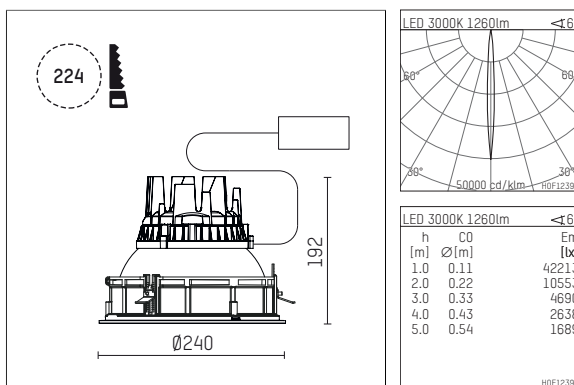

## 109 300 03 910 RD | white

complx.200 | IP65  
ceiling recessed luminaire  
LED | 26 W 3000 K

- ceiling recessed luminaire complx.200 IP65
- with a rim projecting over the ceiling
- for installation into suspended ceilings
- with LED 1700 lm
- colour temperature: 3000 K
- colour rendering index: CRI 90
- L90 / B10 (50.000h)
- SDCM < 3
- net luminous flux: 1260 lm
- total load: 26 W
- luminous efficacy: 48,5 lm/W
- rotationsymmetrical light distribution, narrow spot
- safety cable for reflector module
- darklight reflector of aluminium, mirror finish anodised
- cut of angle: 30 °
- beam angle: 5 °
- UGR: -1
- with external LED power unit, electronic (DALI), 220-240 V, 0/50/60 Hz
- temperature-controlled LED circuit board (NTC)
- dimmable
- dimming range: 100-1 %
- power supply: push-wire terminal 2x5x2,5 mm²
- with IP68 cable gland
- housing of die cast aluminium
- safety glass, clear
- recessing ring of die cast aluminium
- cooling element of aluminium
- height: 187 mm
- diameter: 240 mm, recessing diameter: 224 mm
- recessing depth: 192 mm, ceiling thickness: 4-35 mm
- weight: 4,1 kg
- protection rating: IP65
- protection class I
- 5 years Hoffmeister warranty
- Made in Germany
- certificates: manufactured according to DIN VDE 0711 / EN 60598, CE
- colour: white (RAL9016)
- 109 300 03 910 RD