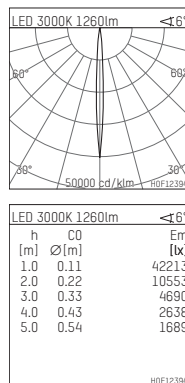

109 300 03 910 R | white

complx.200 | IP65
ceiling recessed luminaire
LED | 26 W 3000 K

- ceiling recessed luminaire complx.200 IP65
- with a rim projecting over the ceiling
- for installation into suspended ceilings
- with LED 1700 lm
- colour temperature: 3000 K
- colour rendering index: CRI 90
- L90 / B10 (50.000h)
- SDCM < 3
- net luminous flux: 1260 lm
- total load: 26 W
- luminous efficacy: 48,5 lm/W
- rotationsymmetrical light distribution, narrow spot
- safety cable for reflector module
- darklight reflector of aluminium, mirror finish anodised
- cut of angle: 30 °
- beam angle: 5 °
- UGR: -1
- with external LED power unit, electronic, 220-240 V, 0/50/60 Hz
- power supply: push-wire terminal 2x5x2,5 mm²
- with IP68 cable gland
- housing of die cast aluminium
- safety glass, clear
- recessing ring of die cast aluminium
- cooling element of aluminium
- height: 187 mm
- diameter: 240 mm, recessing diameter: 224 mm
- recessing depth: 192 mm, ceiling thickness: 4-35 mm
- weight: 4,1 kg
- protection rating: IP65
- protection class I
- 5 years Hoffmeister warranty
- Made in Germany
- certificates: manufactured according to DIN VDE 0711 / EN 60598, CE
- colour: white (RAL9016)
- 109 300 03 910 R
