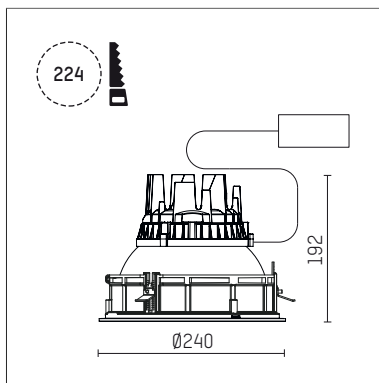

109 300 03 910 R | white

complx.200 | IP65
ceiling recessed luminaire
LED | 26 W 3000 K

- ceiling recessed luminaire complx.200 IP65
- with a rim projecting over the ceiling
- for installation into suspended ceilings
- with LED 1700 lm
- colour temperature: 3000 K
- colour rendering index: CRI 90
- L90 / B10 (50.000h)
- SDCM < 3
- net luminous flux: 1260 lm
- total load: 26 W
- luminous efficacy: 48,5 lm/W
- rotationsymmetrical light distribution, narrow spot
- safety cable for reflector module
- darklight reflector of aluminium, mirror finish anodised
- cut of angle: 30 °
- beam angle: 5 °
- UGR: -1
- with external LED power unit, electronic, 220-240 V, 0/50/60 Hz
- power supply: push-wire terminal 2x5x2,5 mm²
- with IP68 cable gland
- housing of die cast aluminium
- safety glass, clear
- recessing ring of die cast aluminium
- cooling element of aluminium
- height: 187 mm
- diameter: 240 mm, recessing diameter: 224 mm
- recessing depth: 192 mm, ceiling thickness: 4-35 mm
- weight: 4,1 kg
- protection rating: IP65
- protection class I
- 5 years Hoffmeister warranty
- Made in Germany
- certificates: manufactured according to DIN VDE 0711 / EN 60598, CE
- colour: white (RAL9016)
- 109 300 03 910 R
