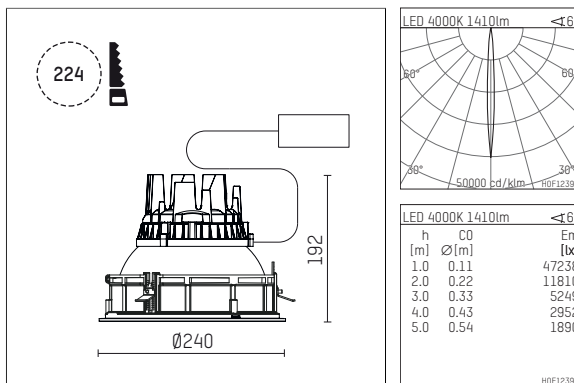

## 109 300 04 910 R | white

complx.200 | IP65  
ceiling recessed luminaire  
LED | 26 W 4000 K

- ceiling recessed luminaire complx.200 IP65
- with a rim projecting over the ceiling
- for installation into suspended ceilings
- with LED 1900 lm
- colour temperature: 4000 K
- colour rendering index: CRI >80
- L90 / B10 (50.000h)
- SDCM < 3
- net luminous flux: 1410 lm
- total load: 26 W
- luminous efficacy: 54,2 lm/W
- rotationsymmetrical light distribution, narrow spot
- safety cable for reflector module
- darklight reflector of aluminium, mirror finish anodised
- cut of angle: 30 °
- beam angle: 5 °
- UGR: -0
- with external LED power unit, electronic, 220-240 V, 0/50/60 Hz
- power supply: push-wire terminal 2x5x2,5 mm<sup>2</sup>
- with IP68 cable gland
- housing of die cast aluminium
- safety glass, clear
- recessing ring of die cast aluminium
- cooling element of aluminium
- height: 187 mm
- diameter: 240 mm, recessing diameter: 224 mm
- recessing depth: 192 mm, ceiling thickness: 4-35 mm
- weight: 4,1 kg
- protection rating: IP65
- protection class I
- 5 years Hoffmeister warranty
- Made in Germany
- certificates: manufactured according to DIN VDE 0711 / EN 60598, CE
- colour: white (RAL9016)
- 109 300 04 910 R