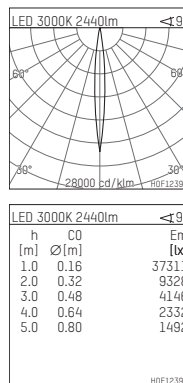

109 301 03 910 RD | white

complx.200 | IP65
ceiling recessed luminaire
LED | 37 W 3000 K

- ceiling recessed luminaire complx.200 IP65
- with a rim projecting over the ceiling
- for installation into suspended ceilings
- with LED 3000 lm
- colour temperature: 3000 K
- colour rendering index: CRI 90
- L90 / B10 (50.000h)
- SDCM < 3
- net luminous flux: 2440 lm
- total load: 37 W
- luminous efficacy: 66,0 lm/W
- rotationsymmetrical light distribution, spot
- safety cable for reflector module
- darklight reflector of aluminium, mirror finish anodised
- cut of angle: 30 °
- beam angle: 10 °
- UGR: -9
- with external LED power unit, electronic (DALI), 220-240 V, 0/50/60 Hz
- temperature-controlled LED circuit board (NTC)
- dimmable
- dimming range: 100-1 %
- power supply: push-wire terminal 2x5x2,5 mm²
- with IP68 cable gland
- housing of die cast aluminium
- safety glass, clear
- recessing ring of die cast aluminium
- cooling element of aluminium
- height: 187 mm
- diameter: 240 mm, recessing diameter: 224 mm
- recessing depth: 192 mm, ceiling thickness: 4-35 mm
- weight: 4,1 kg
- protection rating: IP65
- protection class I
- 5 years Hoffmeister warranty
- Made in Germany
- certificates: manufactured according to DIN VDE 0711 / EN 60598, CE
- colour: white (RAL9016)
- 109 301 03 910 RD