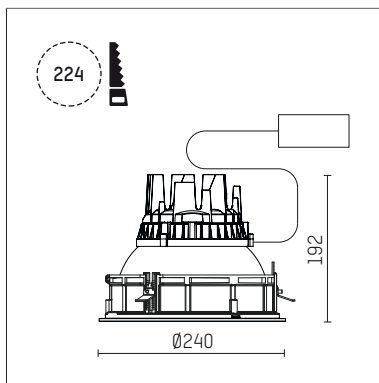

109 301 03 910 RD | white

complx.200 | IP65
ceiling recessed luminaire
LED | 37 W 3000 K

- ceiling recessed luminaire complx.200 IP65
- with a rim projecting over the ceiling
- for installation into suspended ceilings
- with LED 3000 lm
- colour temperature: 3000 K
- colour rendering index: CRI 90
- L90 / B10 (50.000h)
- SDCM < 3
- net luminous flux: 2440 lm
- total load: 37 W
- luminous efficacy: 66,0 lm/W
- rotationsymmetrical light distribution, spot
- safety cable for reflector module
- darklight reflector of aluminium, mirror finish anodised
- cut of angle: 30 °
- beam angle: 10 °
- UGR: -9
- with external LED power unit, electronic (DALI), 220-240 V, 0/50/60 Hz
- temperature-controlled LED circuit board (NTC)
- dimmable
- dimming range: 100-1 %
- power supply: push-wire terminal 2x5x2,5 mm²
- with IP68 cable gland
- housing of die cast aluminium
- safety glass, clear
- recessing ring of die cast aluminium
- cooling element of aluminium
- height: 187 mm
- diameter: 240 mm, recessing diameter: 224 mm
- recessing depth: 192 mm, ceiling thickness: 4-35 mm
- weight: 4,1 kg
- protection rating: IP65
- protection class I
- 5 years Hoffmeister warranty
- Made in Germany
- certificates: manufactured according to DIN VDE 0711 / EN 60598, CE
- colour: white (RAL9016)
- 109 301 03 910 RD