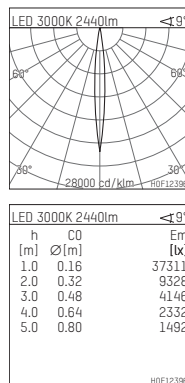

## 109 301 03 910 R | white

complx.200 | IP65  
ceiling recessed luminaire  
LED | 37 W 3000 K

- ceiling recessed luminaire complx.200 IP65
- with a rim projecting over the ceiling
- for installation into suspended ceilings
- with LED 3000 lm
- colour temperature: 3000 K
- colour rendering index: CRI 90
- L90 / B10 (50.000h)
- SDCM < 3
- net luminous flux: 2440 lm
- total load: 37 W
- luminous efficacy: 66,0 lm/W
- rotationsymmetrical light distribution, spot
- safety cable for reflector module
- darklight reflector of aluminium, mirror finish anodised
- cut of angle: 30 °
- beam angle: 10 °
- UGR: -9
- with external LED power unit, electronic, 220-240 V, 0/50/60 Hz
- power supply: push-wire terminal 2x5x2,5 mm<sup>2</sup>
- with IP68 cable gland
- housing of die cast aluminium
- safety glass, clear
- recessing ring of die cast aluminium
- cooling element of aluminium
- height: 187 mm
- diameter: 240 mm, recessing diameter: 224 mm
- recessing depth: 192 mm, ceiling thickness: 4-35 mm
- weight: 4,1 kg
- protection rating: IP65
- protection class I
- 5 years Hoffmeister warranty
- Made in Germany
- certificates: manufactured according to DIN VDE 0711 / EN 60598, CE
- colour: white (RAL9016)
- 109 301 03 910 R