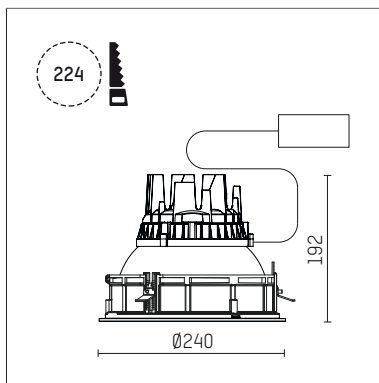

## 109 301 03 910 R | white

complx.200 | IP65  
ceiling recessed luminaire  
LED | 37 W 3000 K

- ceiling recessed luminaire complx.200 IP65
- with a rim projecting over the ceiling
- for installation into suspended ceilings
- with LED 3000 lm
- colour temperature: 3000 K
- colour rendering index: CRI 90
- L90 / B10 (50.000h)
- SDCM < 3
- net luminous flux: 2440 lm
- total load: 37 W
- luminous efficacy: 66,0 lm/W
- rotationsymmetrical light distribution, spot
- safety cable for reflector module
- darklight reflector of aluminium, mirror finish anodised
- cut of angle: 30 °
- beam angle: 10 °
- UGR: -9
- with external LED power unit, electronic, 220-240 V, 0/50/60 Hz
- power supply: push-wire terminal 2x5x2,5 mm<sup>2</sup>
- with IP68 cable gland
- housing of die cast aluminium
- safety glass, clear
- recessing ring of die cast aluminium
- cooling element of aluminium
- height: 187 mm
- diameter: 240 mm, recessing diameter: 224 mm
- recessing depth: 192 mm, ceiling thickness: 4-35 mm
- weight: 4,1 kg
- protection rating: IP65
- protection class I
- 5 years Hoffmeister warranty
- Made in Germany
- certificates: manufactured according to DIN VDE 0711 / EN 60598, CE
- colour: white (RAL9016)
- 109 301 03 910 R