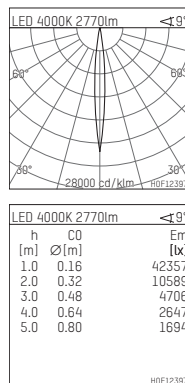

109 301 04 910 RD | white

complx.200 | IP65
ceiling recessed luminaire
LED | 37 W 4000 K

- ceiling recessed luminaire complx.200 IP65
- with a rim projecting over the ceiling
- for installation into suspended ceilings
- with LED 3400 lm
- colour temperature: 4000 K
- colour rendering index: CRI >80
- L90 / B10 (50.000h)
- SDCM < 3
- net luminous flux: 2770 lm
- total load: 37 W
- luminous efficacy: 74,9 lm/W
- rotationsymmetrical light distribution, spot
- safety cable for reflector module
- darklight reflector of aluminium, mirror finish anodised
- cut of angle: 30 °
- beam angle: 10 °
- UGR: -8
- with external LED power unit, electronic (DALI), 220-240 V, 0/50/60 Hz
- temperature-controlled LED circuit board (NTC)
- dimmable
- dimming range: 100-1 %
- power supply: push-wire terminal 2x5x2,5 mm²
- with IP68 cable gland
- housing of die cast aluminium
- safety glass, clear
- recessing ring of die cast aluminium
- cooling element of aluminium
- height: 187 mm
- diameter: 240 mm, recessing diameter: 224 mm
- recessing depth: 192 mm, ceiling thickness: 4-35 mm
- weight: 4,1 kg
- protection rating: IP65
- protection class I
- 5 years Hoffmeister warranty
- Made in Germany
- certificates: manufactured according to DIN VDE 0711 / EN 60598, CE
- colour: white (RAL9016)
- 109 301 04 910 RD