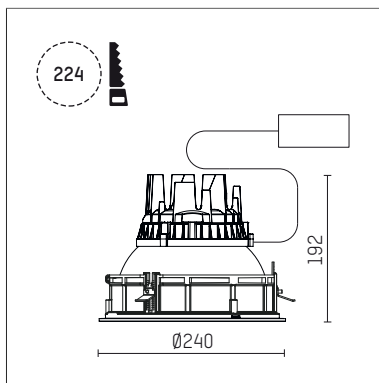

109 301 04 910 RD | white

complx.200 | IP65
ceiling recessed luminaire
LED | 37 W 4000 K

- ceiling recessed luminaire complx.200 IP65
- with a rim projecting over the ceiling
- for installation into suspended ceilings
- with LED 3400 lm
- colour temperature: 4000 K
- colour rendering index: CRI >80
- L90 / B10 (50.000h)
- SDCM < 3
- net luminous flux: 2770 lm
- total load: 37 W
- luminous efficacy: 74,9 lm/W
- rotationsymmetrical light distribution, spot
- safety cable for reflector module
- darklight reflector of aluminium, mirror finish anodised
- cut of angle: 30 °
- beam angle: 10 °
- UGR: -8
- with external LED power unit, electronic (DALI), 220-240 V, 0/50/60 Hz
- temperature-controlled LED circuit board (NTC)
- dimmable
- dimming range: 100-1 %
- power supply: push-wire terminal 2x5x2,5 mm²
- with IP68 cable gland
- housing of die cast aluminium
- safety glass, clear
- recessing ring of die cast aluminium
- cooling element of aluminium
- height: 187 mm
- diameter: 240 mm, recessing diameter: 224 mm
- recessing depth: 192 mm, ceiling thickness: 4-35 mm
- weight: 4,1 kg
- protection rating: IP65
- protection class I
- 5 years Hoffmeister warranty
- Made in Germany
- certificates: manufactured according to DIN VDE 0711 / EN 60598, CE
- colour: white (RAL9016)
- 109 301 04 910 RD