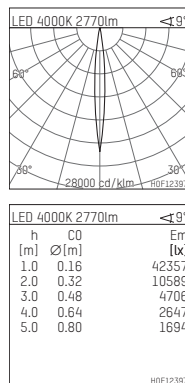

109 301 04 910 R | white

complx.200 | IP65
ceiling recessed luminaire
LED | 37 W 4000 K

- ceiling recessed luminaire complx.200 IP65
- with a rim projecting over the ceiling
- for installation into suspended ceilings
- with LED 3400 lm
- colour temperature: 4000 K
- colour rendering index: CRI >80
- L90 / B10 (50.000h)
- SDCM < 3
- net luminous flux: 2770 lm
- total load: 37 W
- luminous efficacy: 74,9 lm/W
- rotationsymmetrical light distribution, spot
- safety cable for reflector module
- darklight reflector of aluminium, mirror finish anodised
- cut of angle: 30 °
- beam angle: 10 °
- UGR: -8
- with external LED power unit, electronic, 220-240 V, 0/50/60 Hz
- power supply: push-wire terminal 2x5x2,5 mm²
- with IP68 cable gland
- housing of die cast aluminium
- safety glass, clear
- recessing ring of die cast aluminium
- cooling element of aluminium
- height: 187 mm
- diameter: 240 mm, recessing diameter: 224 mm
- recessing depth: 192 mm, ceiling thickness: 4-35 mm
- weight: 4,1 kg
- protection rating: IP65
- protection class I
- 5 years Hoffmeister warranty
- Made in Germany
- certificates: manufactured according to DIN VDE 0711 / EN 60598, CE
- colour: white (RAL9016)
- 109 301 04 910 R
