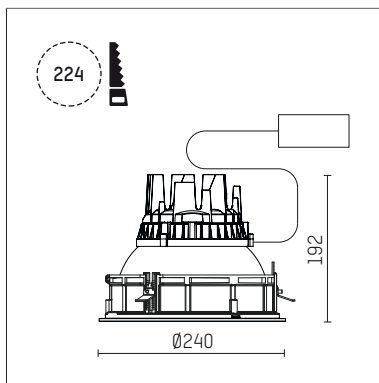

109 301 04 910 R | white

complx.200 | IP65
ceiling recessed luminaire
LED | 37 W 4000 K

- ceiling recessed luminaire complx.200 IP65
- with a rim projecting over the ceiling
- for installation into suspended ceilings
- with LED 3400 lm
- colour temperature: 4000 K
- colour rendering index: CRI >80
- L90 / B10 (50.000h)
- SDCM < 3
- net luminous flux: 2770 lm
- total load: 37 W
- luminous efficacy: 74,9 lm/W
- rotationsymmetrical light distribution, spot
- safety cable for reflector module
- darklight reflector of aluminium, mirror finish anodised
- cut of angle: 30 °
- beam angle: 10 °
- UGR: -8
- with external LED power unit, electronic, 220-240 V, 0/50/60 Hz
- power supply: push-wire terminal 2x5x2,5 mm²
- with IP68 cable gland
- housing of die cast aluminium
- safety glass, clear
- recessing ring of die cast aluminium
- cooling element of aluminium
- height: 187 mm
- diameter: 240 mm, recessing diameter: 224 mm
- recessing depth: 192 mm, ceiling thickness: 4-35 mm
- weight: 4,1 kg
- protection rating: IP65
- protection class I
- 5 years Hoffmeister warranty
- Made in Germany
- certificates: manufactured according to DIN VDE 0711 / EN 60598, CE
- colour: white (RAL9016)
- 109 301 04 910 R
