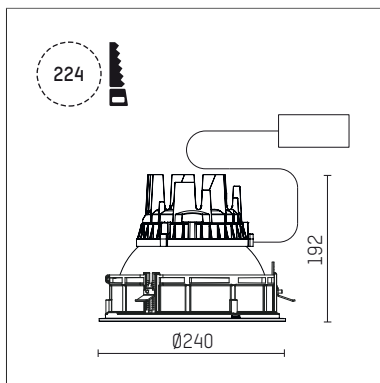

109 302 03 910 RD | white

complx.200 | IP65
ceiling recessed luminaire
LED | 37 W 3000 K

- ceiling recessed luminaire complx.200 IP65
- with a rim projecting over the ceiling
- for installation into suspended ceilings
- with LED 3000 lm
- colour temperature: 3000 K
- colour rendering index: CRI 90
- L90 / B10 (50.000h)
- SDCM < 3
- net luminous flux: 2770 lm
- total load: 37 W
- luminous efficacy: 74,9 lm/W
- rotationsymmetrical light distribution, spot
- safety cable for reflector module
- darklight reflector of aluminium, mirror finish anodised
- cut of angle: 30 °
- beam angle: 15 °
- UGR: -5
- with external LED power unit, electronic (DALI), 220-240 V, 0/50/60 Hz
- temperature-controlled LED circuit board (NTC)
- dimmable
- dimming range: 100-1 %
- power supply: push-wire terminal 2x5x2,5 mm²
- with IP68 cable gland
- housing of die cast aluminium
- safety glass, clear
- recessing ring of die cast aluminium
- cooling element of aluminium
- height: 187 mm
- diameter: 240 mm, recessing diameter: 224 mm
- recessing depth: 192 mm, ceiling thickness: 4-35 mm
- weight: 4,1 kg
- protection rating: IP65
- protection class I
- 5 years Hoffmeister warranty
- Made in Germany
- certificates: manufactured according to DIN VDE 0711 / EN 60598, CE
- colour: white (RAL9016)
- 109 302 03 910 RD