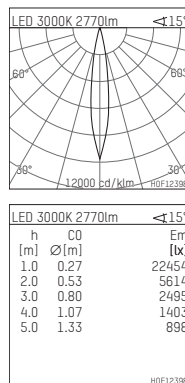

109 302 03 910 RD | white

complx.200 | IP65
ceiling recessed luminaire
LED | 37 W 3000 K

- ceiling recessed luminaire complx.200 IP65
- with a rim projecting over the ceiling
- for installation into suspended ceilings
- with LED 3000 lm
- colour temperature: 3000 K
- colour rendering index: CRI 90
- L90 / B10 (50.000h)
- SDCM < 3
- net luminous flux: 2770 lm
- total load: 37 W
- luminous efficacy: 74,9 lm/W
- rotationsymmetrical light distribution, spot
- safety cable for reflector module
- darklight reflector of aluminium, mirror finish anodised
- cut of angle: 30 °
- beam angle: 15 °
- UGR: -5
- with external LED power unit, electronic (DALI), 220-240 V, 0/50/60 Hz
- temperature-controlled LED circuit board (NTC)
- dimmable
- dimming range: 100-1 %
- power supply: push-wire terminal 2x5x2,5 mm²
- with IP68 cable gland
- housing of die cast aluminium
- safety glass, clear
- recessing ring of die cast aluminium
- cooling element of aluminium
- height: 187 mm
- diameter: 240 mm, recessing diameter: 224 mm
- recessing depth: 192 mm, ceiling thickness: 4-35 mm
- weight: 4,1 kg
- protection rating: IP65
- protection class I
- 5 years Hoffmeister warranty
- Made in Germany
- certificates: manufactured according to DIN VDE 0711 / EN 60598, CE
- colour: white (RAL9016)
- 109 302 03 910 RD