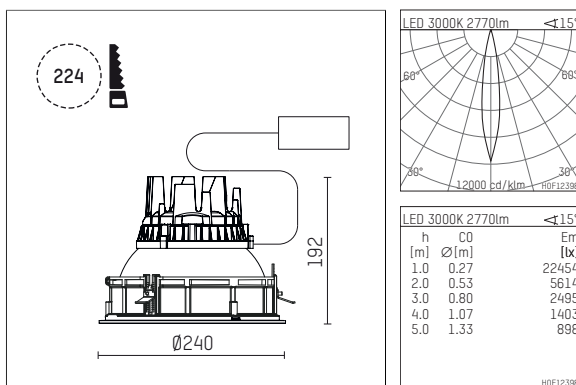

109 302 03 910 R | white

complx.200 | IP65
ceiling recessed luminaire
LED | 37 W 3000 K

- ceiling recessed luminaire complx.200 IP65
- with a rim projecting over the ceiling
- for installation into suspended ceilings
- with LED 3000 lm
- colour temperature: 3000 K
- colour rendering index: CRI 90
- L90 / B10 (50.000h)
- SDCM < 3
- net luminous flux: 2770 lm
- total load: 37 W
- luminous efficacy: 74,9 lm/W
- rotationsymmetrical light distribution, spot
- safety cable for reflector module
- darklight reflector of aluminium, mirror finish anodised
- cut of angle: 30 °
- beam angle: 15 °
- UGR: -5
- with external LED power unit, electronic, 220-240 V, 0/50/60 Hz
- power supply: push-wire terminal 2x5x2,5 mm²
- with IP68 cable gland
- housing of die cast aluminium
- safety glass, clear
- recessing ring of die cast aluminium
- cooling element of aluminium
- height: 187 mm
- diameter: 240 mm, recessing diameter: 224 mm
- recessing depth: 192 mm, ceiling thickness: 4-35 mm
- weight: 4,1 kg
- protection rating: IP65
- protection class I
- 5 years Hoffmeister warranty
- Made in Germany
- certificates: manufactured according to DIN VDE 0711 / EN 60598, CE
- colour: white (RAL9016)
- 109 302 03 910 R
