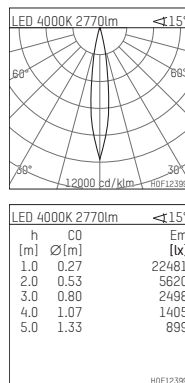

109 302 04 910 RD | white

complx.200 | IP65
ceiling recessed luminaire
LED | 37 W 4000 K

- ceiling recessed luminaire complx.200 IP65
- with a rim projecting over the ceiling
- for installation into suspended ceilings
- with LED 3400 lm
- colour temperature: 4000 K
- colour rendering index: CRI >80
- L90 / B10 (50.000h)
- SDCM < 3
- net luminous flux: 2770 lm
- total load: 37 W
- luminous efficacy: 74,9 lm/W
- rotationsymmetrical light distribution, spot
- safety cable for reflector module
- darklight reflector of aluminium, mirror finish anodised
- cut of angle: 30 °
- beam angle: 15 °
- UGR: -5
- with external LED power unit, electronic (DALI), 220-240 V, 0/50/60 Hz
- temperature-controlled LED circuit board (NTC)
- dimmable
- dimming range: 100-1 %
- power supply: push-wire terminal 2x5x2,5 mm²
- with IP68 cable gland
- housing of die cast aluminium
- safety glass, clear
- recessing ring of die cast aluminium
- cooling element of aluminium
- height: 187 mm
- diameter: 240 mm, recessing diameter: 224 mm
- recessing depth: 192 mm, ceiling thickness: 4-35 mm
- weight: 4,1 kg
- protection rating: IP65
- protection class I
- 5 years Hoffmeister warranty
- Made in Germany
- certificates: manufactured according to DIN VDE 0711 / EN 60598, CE
- colour: white (RAL9016)
- 109 302 04 910 RD