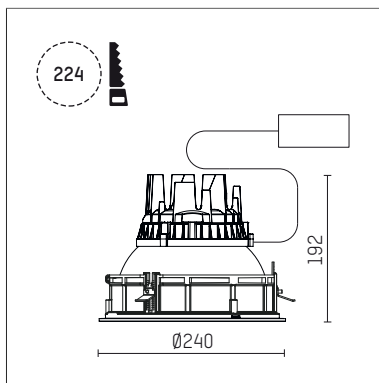

109 302 04 910 RD | white

complx.200 | IP65
ceiling recessed luminaire
LED | 37 W 4000 K

- ceiling recessed luminaire complx.200 IP65
- with a rim projecting over the ceiling
- for installation into suspended ceilings
- with LED 3400 lm
- colour temperature: 4000 K
- colour rendering index: CRI >80
- L90 / B10 (50.000h)
- SDCM < 3
- net luminous flux: 2770 lm
- total load: 37 W
- luminous efficacy: 74,9 lm/W
- rotationsymmetrical light distribution, spot
- safety cable for reflector module
- darklight reflector of aluminium, mirror finish anodised
- cut of angle: 30 °
- beam angle: 15 °
- UGR: -5
- with external LED power unit, electronic (DALI), 220-240 V, 0/50/60 Hz
- temperature-controlled LED circuit board (NTC)
- dimmable
- dimming range: 100-1 %
- power supply: push-wire terminal 2x5x2,5 mm²
- with IP68 cable gland
- housing of die cast aluminium
- safety glass, clear
- recessing ring of die cast aluminium
- cooling element of aluminium
- height: 187 mm
- diameter: 240 mm, recessing diameter: 224 mm
- recessing depth: 192 mm, ceiling thickness: 4-35 mm
- weight: 4,1 kg
- protection rating: IP65
- protection class I
- 5 years Hoffmeister warranty
- Made in Germany
- certificates: manufactured according to DIN VDE 0711 / EN 60598, CE
- colour: white (RAL9016)
- 109 302 04 910 RD