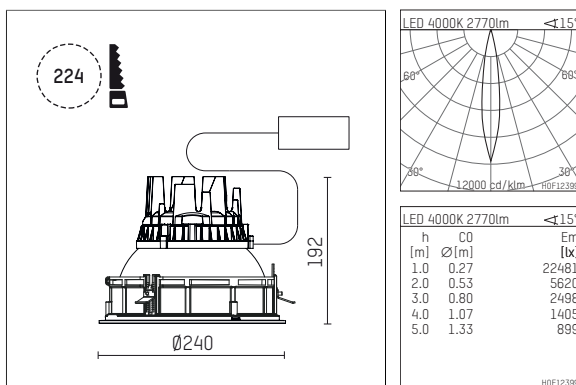

109 302 04 910 R | white

complx.200 | IP65
ceiling recessed luminaire
LED | 37 W 4000 K

- ceiling recessed luminaire complx.200 IP65
- with a rim projecting over the ceiling
- for installation into suspended ceilings
- with LED 3400 lm
- colour temperature: 4000 K
- colour rendering index: CRI >80
- L90 / B10 (50.000h)
- SDCM < 3
- net luminous flux: 2770 lm
- total load: 37 W
- luminous efficacy: 74,9 lm/W
- rotationsymmetrical light distribution, spot
- safety cable for reflector module
- darklight reflector of aluminium, mirror finish anodised
- cut of angle: 30 °
- beam angle: 15 °
- UGR: -5
- with external LED power unit, electronic, 220-240 V, 0/50/60 Hz
- power supply: push-wire terminal 2x5x2,5 mm²
- with IP68 cable gland
- housing of die cast aluminium
- safety glass, clear
- recessing ring of die cast aluminium
- cooling element of aluminium
- height: 187 mm
- diameter: 240 mm, recessing diameter: 224 mm
- recessing depth: 192 mm, ceiling thickness: 4-35 mm
- weight: 4,1 kg
- protection rating: IP65
- protection class I
- 5 years Hoffmeister warranty
- Made in Germany
- certificates: manufactured according to DIN VDE 0711 / EN 60598, CE
- colour: white (RAL9016)
- 109 302 04 910 R