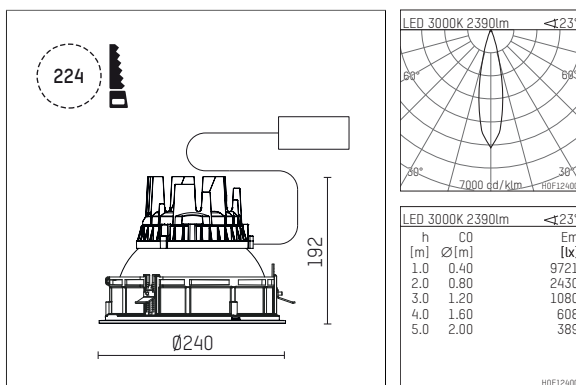

## 109 303 03 910 RD | white

complx.200 | IP65  
ceiling recessed luminaire  
LED | 37 W 3000 K

- ceiling recessed luminaire complx.200 IP65
- with a rim projecting over the ceiling
- for installation into suspended ceilings
- with LED 3000 lm
- colour temperature: 3000 K
- colour rendering index: CRI 90
- L90 / B10 (50.000h)
- SDCM < 3
- net luminous flux: 2390 lm
- total load: 37 W
- luminous efficacy: 64,6 lm/W
- rotationsymmetrical light distribution, medium
- safety cable for reflector module
- darklight reflector of aluminium, mirror finish anodised
- cut of angle: 30 °
- beam angle: 25 °
- UGR: -3
- with external LED power unit, electronic (DALI), 220-240 V, 0/50/60 Hz
- temperature-controlled LED circuit board (NTC)
- dimmable
- dimming range: 100-1 %
- power supply: push-wire terminal 2x5x2,5 mm²
- with IP68 cable gland
- housing of die cast aluminium
- safety glass, clear
- recessing ring of die cast aluminium
- cooling element of aluminium
- height: 187 mm
- diameter: 240 mm, recessing diameter: 224 mm
- recessing depth: 192 mm, ceiling thickness: 4-35 mm
- weight: 4,1 kg
- protection rating: IP65
- protection class I
- 5 years Hoffmeister warranty
- Made in Germany
- certificates: manufactured according to DIN VDE 0711 / EN 60598, CE
- colour: white (RAL9016)
- 109 303 03 910 RD