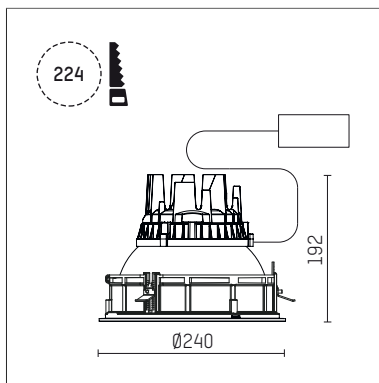

109 303 03 910 R | white

complx.200 | IP65
ceiling recessed luminaire
LED | 37 W 3000 K

- ceiling recessed luminaire complx.200 IP65
- with a rim projecting over the ceiling
- for installation into suspended ceilings
- with LED 3000 lm
- colour temperature: 3000 K
- colour rendering index: CRI 90
- L90 / B10 (50.000h)
- SDCM < 3
- net luminous flux: 2390 lm
- total load: 37 W
- luminous efficacy: 64,6 lm/W
- rotationsymmetrical light distribution, medium
- safety cable for reflector module
- darklight reflector of aluminium, mirror finish anodised
- cut of angle: 30 °
- beam angle: 25 °
- UGR: -3
- with external LED power unit, electronic, 220-240 V, 0/50/60 Hz
- power supply: push-wire terminal 2x5x2,5 mm²
- with IP68 cable gland
- housing of die cast aluminium
- safety glass, clear
- recessing ring of die cast aluminium
- cooling element of aluminium
- height: 187 mm
- diameter: 240 mm, recessing diameter: 224 mm
- recessing depth: 192 mm, ceiling thickness: 4-35 mm
- weight: 4,1 kg
- protection rating: IP65
- protection class I
- 5 years Hoffmeister warranty
- Made in Germany
- certificates: manufactured according to DIN VDE 0711 / EN 60598, CE
- colour: white (RAL9016)
- 109 303 03 910 R