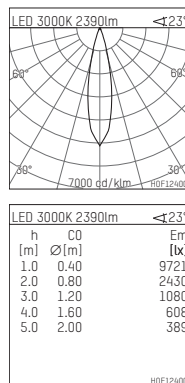

109 303 03 910 R | white

complx.200 | IP65
ceiling recessed luminaire
LED | 37 W 3000 K

- ceiling recessed luminaire complx.200 IP65
- with a rim projecting over the ceiling
- for installation into suspended ceilings
- with LED 3000 lm
- colour temperature: 3000 K
- colour rendering index: CRI 90
- L90 / B10 (50.000h)
- SDCM < 3
- net luminous flux: 2390 lm
- total load: 37 W
- luminous efficacy: 64,6 lm/W
- rotationsymmetrical light distribution, medium
- safety cable for reflector module
- darklight reflector of aluminium, mirror finish anodised
- cut of angle: 30 °
- beam angle: 25 °
- UGR: -3
- with external LED power unit, electronic, 220-240 V, 0/50/60 Hz
- power supply: push-wire terminal 2x5x2,5 mm²
- with IP68 cable gland
- housing of die cast aluminium
- safety glass, clear
- recessing ring of die cast aluminium
- cooling element of aluminium
- height: 187 mm
- diameter: 240 mm, recessing diameter: 224 mm
- recessing depth: 192 mm, ceiling thickness: 4-35 mm
- weight: 4,1 kg
- protection rating: IP65
- protection class I
- 5 years Hoffmeister warranty
- Made in Germany
- certificates: manufactured according to DIN VDE 0711 / EN 60598, CE
- colour: white (RAL9016)
- 109 303 03 910 R