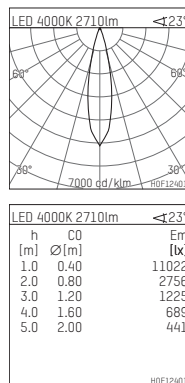

## 109 303 04 910 RD | white

complx.200 | IP65  
ceiling recessed luminaire  
LED | 37 W 4000 K

- ceiling recessed luminaire complx.200 IP65
- with a rim projecting over the ceiling
- for installation into suspended ceilings
- with LED 3400 lm
- colour temperature: 4000 K
- colour rendering index: CRI >80
- L90 / B10 (50.000h)
- SDCM < 3
- net luminous flux: 2710 lm
- total load: 37 W
- luminous efficacy: 73,2 lm/W
- rotationsymmetrical light distribution, medium
- safety cable for reflector module
- darklight reflector of aluminium, mirror finish anodised
- cut of angle: 30 °
- beam angle: 25 °
- UGR: -2
- with external LED power unit, electronic (DALI), 220-240 V, 0/50/60 Hz
- temperature-controlled LED circuit board (NTC)
- dimmable
- dimming range: 100-1 %
- power supply: push-wire terminal 2x5x2,5 mm²
- with IP68 cable gland
- housing of die cast aluminium
- safety glass, clear
- recessing ring of die cast aluminium
- cooling element of aluminium
- height: 187 mm
- diameter: 240 mm, recessing diameter: 224 mm
- recessing depth: 192 mm, ceiling thickness: 4-35 mm
- weight: 4,1 kg
- protection rating: IP65
- protection class I
- 5 years Hoffmeister warranty
- Made in Germany
- certificates: manufactured according to DIN VDE 0711 / EN 60598, CE
- colour: white (RAL9016)
- 109 303 04 910 RD