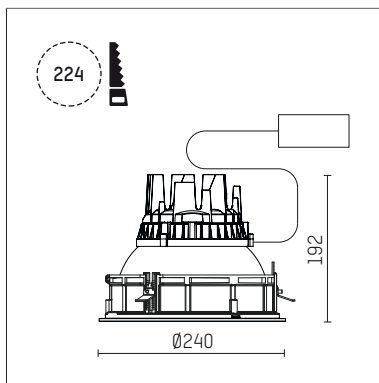

## 109 303 04 910 RD | white

complx.200 | IP65  
ceiling recessed luminaire  
LED | 37 W 4000 K

- ceiling recessed luminaire complx.200 IP65
- with a rim projecting over the ceiling
- for installation into suspended ceilings
- with LED 3400 lm
- colour temperature: 4000 K
- colour rendering index: CRI >80
- L90 / B10 (50.000h)
- SDCM < 3
- net luminous flux: 2710 lm
- total load: 37 W
- luminous efficacy: 73,2 lm/W
- rotationsymmetrical light distribution, medium
- safety cable for reflector module
- darklight reflector of aluminium, mirror finish anodised
- cut of angle: 30 °
- beam angle: 25 °
- UGR: -2
- with external LED power unit, electronic (DALI), 220-240 V, 0/50/60 Hz
- temperature-controlled LED circuit board (NTC)
- dimmable
- dimming range: 100-1 %
- power supply: push-wire terminal 2x5x2,5 mm²
- with IP68 cable gland
- housing of die cast aluminium
- safety glass, clear
- recessing ring of die cast aluminium
- cooling element of aluminium
- height: 187 mm
- diameter: 240 mm, recessing diameter: 224 mm
- recessing depth: 192 mm, ceiling thickness: 4-35 mm
- weight: 4,1 kg
- protection rating: IP65
- protection class I
- 5 years Hoffmeister warranty
- Made in Germany
- certificates: manufactured according to DIN VDE 0711 / EN 60598, CE
- colour: white (RAL9016)
- 109 303 04 910 RD