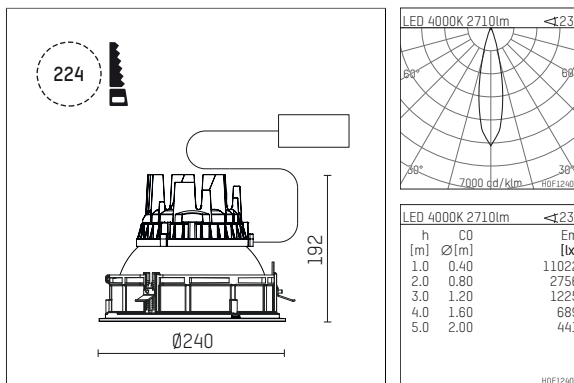

109 303 04 910 R | white

complx.200 | IP65
ceiling recessed luminaire
LED | 37 W 4000 K

- ceiling recessed luminaire complx.200 IP65
- with a rim projecting over the ceiling
- for installation into suspended ceilings
- with LED 3400 lm
- colour temperature: 4000 K
- colour rendering index: CRI >80
- L90 / B10 (50.000h)
- SDCM < 3
- net luminous flux: 2710 lm
- total load: 37 W
- luminous efficacy: 73,2 lm/W
- rotationsymmetrical light distribution, medium
- safety cable for reflector module
- darklight reflector of aluminium, mirror finish anodised
- cut of angle: 30 °
- beam angle: 25 °
- UGR: -2
- with external LED power unit, electronic, 220-240 V, 0/50/60 Hz
- power supply: push-wire terminal 2x5x2,5 mm²
- with IP68 cable gland
- housing of die cast aluminium
- safety glass, clear
- recessing ring of die cast aluminium
- cooling element of aluminium
- height: 187 mm
- diameter: 240 mm, recessing diameter: 224 mm
- recessing depth: 192 mm, ceiling thickness: 4-35 mm
- weight: 4,1 kg
- protection rating: IP65
- protection class I
- 5 years Hoffmeister warranty
- Made in Germany
- certificates: manufactured according to DIN VDE 0711 / EN 60598, CE
- colour: white (RAL9016)
- 109 303 04 910 R