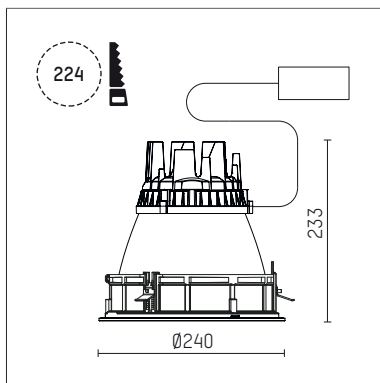

109 305 03 910 RD | white

complx.200 | IP65
ceiling recessed luminaire
LED | 26 W 3000 K

- ceiling recessed luminaire complx.200 IP65
- with a rim projecting over the ceiling
- for installation into suspended ceilings
- with LED 1700 lm
- colour temperature: 3000 K
- colour rendering index: CRI 90
- L90 / B10 (50.000h)
- SDCM < 3
- net luminous flux: 1260 lm
- total load: 26 W
- luminous efficacy: 48,5 lm/W
- rotationsymmetrical light distribution, narrow spot
- safety cable for reflector module
- darklight reflector of aluminium, mirror finish anodised
- cut of angle: 40 °
- beam angle: 5 °
- UGR: -1
- with external LED power unit, electronic (DALI), 220-240 V, 0/50/60 Hz
- temperature-controlled LED circuit board (NTC)
- dimmable
- dimming range: 100-1 %
- power supply: push-wire terminal 2x5x2,5 mm²
- with IP68 cable gland
- housing of die cast aluminium
- safety glass, clear
- recessing ring of die cast aluminium
- cooling element of aluminium
- height: 228 mm
- diameter: 240 mm, recessing diameter: 224 mm
- recessing depth: 233 mm, ceiling thickness: 4-35 mm
- weight: 4,1 kg
- protection rating: IP65
- protection class I
- 5 years Hoffmeister warranty
- Made in Germany
- certificates: manufactured according to DIN VDE 0711 / EN 60598, CE
- colour: white (RAL9016)
- 109 305 03 910 RD