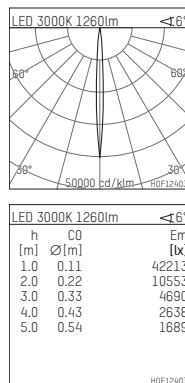

109 305 03 910 RD | white

complx.200 | IP65
ceiling recessed luminaire
LED | 26 W 3000 K

- ceiling recessed luminaire complx.200 IP65
- with a rim projecting over the ceiling
- for installation into suspended ceilings
- with LED 1700 lm
- colour temperature: 3000 K
- colour rendering index: CRI 90
- L90 / B10 (50.000h)
- SDCM < 3
- net luminous flux: 1260 lm
- total load: 26 W
- luminous efficacy: 48,5 lm/W
- rotationsymmetrical light distribution, narrow spot
- safety cable for reflector module
- darklight reflector of aluminium, mirror finish anodised
- cut of angle: 40 °
- beam angle: 5 °
- UGR: -1
- with external LED power unit, electronic (DALI), 220-240 V, 0/50/60 Hz
- temperature-controlled LED circuit board (NTC)
- dimmable
- dimming range: 100-1 %
- power supply: push-wire terminal 2x5x2,5 mm²
- with IP68 cable gland
- housing of die cast aluminium
- safety glass, clear
- recessing ring of die cast aluminium
- cooling element of aluminium
- height: 228 mm
- diameter: 240 mm, recessing diameter: 224 mm
- recessing depth: 233 mm, ceiling thickness: 4-35 mm
- weight: 4,1 kg
- protection rating: IP65
- protection class I
- 5 years Hoffmeister warranty
- Made in Germany
- certificates: manufactured according to DIN VDE 0711 / EN 60598, CE
- colour: white (RAL9016)
- 109 305 03 910 RD