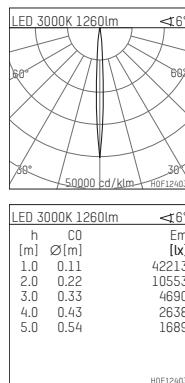

109 305 03 910 R | white

complx.200 | IP65
ceiling recessed luminaire
LED | 26 W 3000 K

- ceiling recessed luminaire complx.200 IP65
- with a rim projecting over the ceiling
- for installation into suspended ceilings
- with LED 1700 lm
- colour temperature: 3000 K
- colour rendering index: CRI 90
- L90 / B10 (50.000h)
- SDCM < 3
- net luminous flux: 1260 lm
- total load: 26 W
- luminous efficacy: 48,5 lm/W
- rotationsymmetrical light distribution, narrow spot
- safety cable for reflector module
- darklight reflector of aluminium, mirror finish anodised
- cut of angle: 40 °
- beam angle: 5 °
- UGR: -1
- with external LED power unit, electronic, 220-240 V, 0/50/60 Hz
- power supply: push-wire terminal 2x5x2,5 mm²
- with IP68 cable gland
- housing of die cast aluminium
- safety glass, clear
- recessing ring of die cast aluminium
- cooling element of aluminium
- height: 228 mm
- diameter: 240 mm, recessing diameter: 224 mm
- recessing depth: 233 mm, ceiling thickness: 4-35 mm
- weight: 4,1 kg
- protection rating: IP65
- protection class I
- 5 years Hoffmeister warranty
- Made in Germany
- certificates: manufactured according to DIN VDE 0711 / EN 60598, CE
- colour: white (RAL9016)
- 109 305 03 910 R