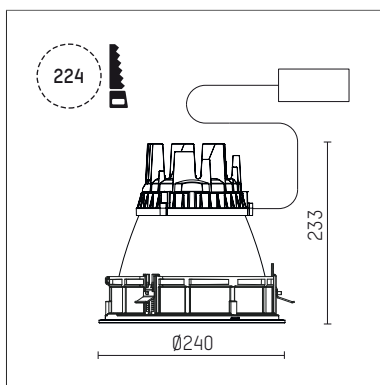

109 305 03 910 R | white

complx.200 | IP65
ceiling recessed luminaire
LED | 26 W 3000 K

- ceiling recessed luminaire complx.200 IP65
- with a rim projecting over the ceiling
- for installation into suspended ceilings
- with LED 1700 lm
- colour temperature: 3000 K
- colour rendering index: CRI 90
- L90 / B10 (50.000h)
- SDCM < 3
- net luminous flux: 1260 lm
- total load: 26 W
- luminous efficacy: 48,5 lm/W
- rotationsymmetrical light distribution, narrow spot
- safety cable for reflector module
- darklight reflector of aluminium, mirror finish anodised
- cut of angle: 40 °
- beam angle: 5 °
- UGR: -1
- with external LED power unit, electronic, 220-240 V, 0/50/60 Hz
- power supply: push-wire terminal 2x5x2,5 mm²
- with IP68 cable gland
- housing of die cast aluminium
- safety glass, clear
- recessing ring of die cast aluminium
- cooling element of aluminium
- height: 228 mm
- diameter: 240 mm, recessing diameter: 224 mm
- recessing depth: 233 mm, ceiling thickness: 4-35 mm
- weight: 4,1 kg
- protection rating: IP65
- protection class I
- 5 years Hoffmeister warranty
- Made in Germany
- certificates: manufactured according to DIN VDE 0711 / EN 60598, CE
- colour: white (RAL9016)
- 109 305 03 910 R