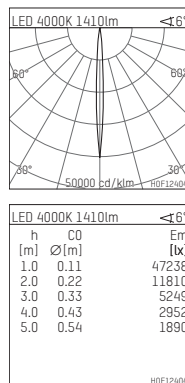

109 305 04 910 RD | white

complx.200 | IP65
ceiling recessed luminaire
LED | 26 W 4000 K

- ceiling recessed luminaire complx.200 IP65
- with a rim projecting over the ceiling
- for installation into suspended ceilings
- with LED 1900 lm
- colour temperature: 4000 K
- colour rendering index: CRI >80
- L90 / B10 (50.000h)
- SDCM < 3
- net luminous flux: 1410 lm
- total load: 26 W
- luminous efficacy: 54,2 lm/W
- rotationsymmetrical light distribution, narrow spot
- safety cable for reflector module
- darklight reflector of aluminium, mirror finish anodised
- cut of angle: 40 °
- beam angle: 5 °
- UGR: -0
- with external LED power unit, electronic (DALI), 220-240 V, 0/50/60 Hz
- temperature-controlled LED circuit board (NTC)
- dimmable
- dimming range: 100-1 %
- power supply: push-wire terminal 2x5x2,5 mm²
- with IP68 cable gland
- housing of die cast aluminium
- safety glass, clear
- recessing ring of die cast aluminium
- cooling element of aluminium
- height: 228 mm
- diameter: 240 mm, recessing diameter: 224 mm
- recessing depth: 233 mm, ceiling thickness: 4-35 mm
- weight: 4,1 kg
- protection rating: IP65
- protection class I
- 5 years Hoffmeister warranty
- Made in Germany
- certificates: manufactured according to DIN VDE 0711 / EN 60598, CE
- colour: white (RAL9016)
- 109 305 04 910 RD