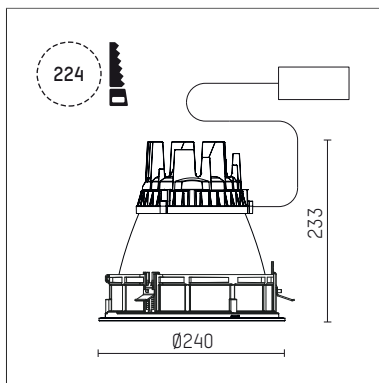

109 305 04 910 RD | white

complx.200 | IP65
ceiling recessed luminaire
LED | 26 W 4000 K

- ceiling recessed luminaire complx.200 IP65
- with a rim projecting over the ceiling
- for installation into suspended ceilings
- with LED 1900 lm
- colour temperature: 4000 K
- colour rendering index: CRI >80
- L90 / B10 (50.000h)
- SDCM < 3
- net luminous flux: 1410 lm
- total load: 26 W
- luminous efficacy: 54,2 lm/W
- rotationsymmetrical light distribution, narrow spot
- safety cable for reflector module
- darklight reflector of aluminium, mirror finish anodised
- cut of angle: 40 °
- beam angle: 5 °
- UGR: -0
- with external LED power unit, electronic (DALI), 220-240 V, 0/50/60 Hz
- temperature-controlled LED circuit board (NTC)
- dimmable
- dimming range: 100-1 %
- power supply: push-wire terminal 2x5x2,5 mm²
- with IP68 cable gland
- housing of die cast aluminium
- safety glass, clear
- recessing ring of die cast aluminium
- cooling element of aluminium
- height: 228 mm
- diameter: 240 mm, recessing diameter: 224 mm
- recessing depth: 233 mm, ceiling thickness: 4-35 mm
- weight: 4,1 kg
- protection rating: IP65
- protection class I
- 5 years Hoffmeister warranty
- Made in Germany
- certificates: manufactured according to DIN VDE 0711 / EN 60598, CE
- colour: white (RAL9016)
- 109 305 04 910 RD