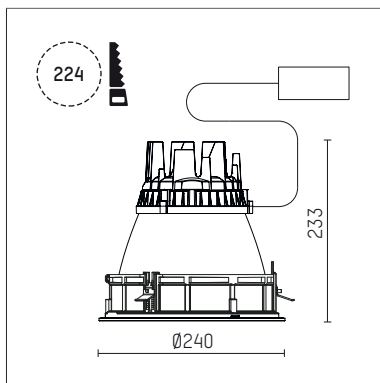

## 109 305 04 910 R | white

complx.200 | IP65  
ceiling recessed luminaire  
LED | 26 W 4000 K

- ceiling recessed luminaire complx.200 IP65
- with a rim projecting over the ceiling
- for installation into suspended ceilings
- with LED 1900 lm
- colour temperature: 4000 K
- colour rendering index: CRI >80
- L90 / B10 (50.000h)
- SDCM < 3
- net luminous flux: 1410 lm
- total load: 26 W
- luminous efficacy: 54,2 lm/W
- rotationsymmetrical light distribution, narrow spot
- safety cable for reflector module
- darklight reflector of aluminium, mirror finish anodised
- cut of angle: 40 °
- beam angle: 5 °
- UGR: -0
- with external LED power unit, electronic, 220-240 V, 0/50/60 Hz
- power supply: push-wire terminal 2x5x2,5 mm<sup>2</sup>
- with IP68 cable gland
- housing of die cast aluminium
- safety glass, clear
- recessing ring of die cast aluminium
- cooling element of aluminium
- height: 228 mm
- diameter: 240 mm, recessing diameter: 224 mm
- recessing depth: 233 mm, ceiling thickness: 4-35 mm
- weight: 4,1 kg
- protection rating: IP65
- protection class I
- 5 years Hoffmeister warranty
- Made in Germany
- certificates: manufactured according to DIN VDE 0711 / EN 60598, CE
- colour: white (RAL9016)
- 109 305 04 910 R