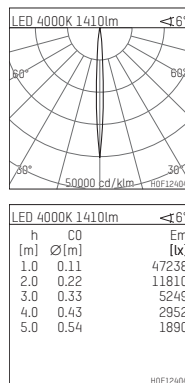

## 109 305 04 910 R | white

complx.200 | IP65  
ceiling recessed luminaire  
LED | 26 W 4000 K

- ceiling recessed luminaire complx.200 IP65
- with a rim projecting over the ceiling
- for installation into suspended ceilings
- with LED 1900 lm
- colour temperature: 4000 K
- colour rendering index: CRI >80
- L90 / B10 (50.000h)
- SDCM < 3
- net luminous flux: 1410 lm
- total load: 26 W
- luminous efficacy: 54,2 lm/W
- rotationsymmetrical light distribution, narrow spot
- safety cable for reflector module
- darklight reflector of aluminium, mirror finish anodised
- cut of angle: 40 °
- beam angle: 5 °
- UGR: -0
- with external LED power unit, electronic, 220-240 V, 0/50/60 Hz
- power supply: push-wire terminal 2x5x2,5 mm<sup>2</sup>
- with IP68 cable gland
- housing of die cast aluminium
- safety glass, clear
- recessing ring of die cast aluminium
- cooling element of aluminium
- height: 228 mm
- diameter: 240 mm, recessing diameter: 224 mm
- recessing depth: 233 mm, ceiling thickness: 4-35 mm
- weight: 4,1 kg
- protection rating: IP65
- protection class I
- 5 years Hoffmeister warranty
- Made in Germany
- certificates: manufactured according to DIN VDE 0711 / EN 60598, CE
- colour: white (RAL9016)
- 109 305 04 910 R