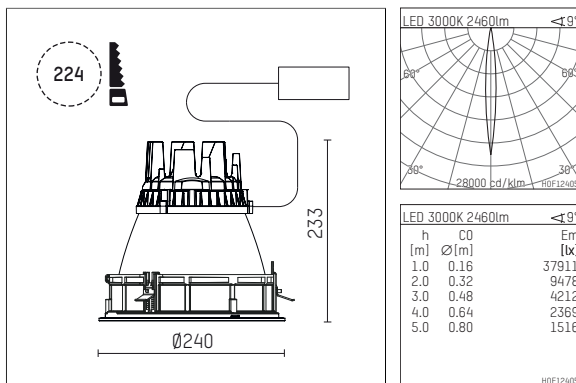

109 306 03 910 RD | white

complx.200 | IP65
ceiling recessed luminaire
LED | 37 W 3000 K

- ceiling recessed luminaire complx.200 IP65
- with a rim projecting over the ceiling
- for installation into suspended ceilings
- with LED 3000 lm
- colour temperature: 3000 K
- colour rendering index: CRI 90
- L90 / B10 (50.000h)
- SDCM < 3
- net luminous flux: 2460 lm
- total load: 37 W
- luminous efficacy: 66,5 lm/W
- rotationsymmetrical light distribution, spot
- safety cable for reflector module
- darklight reflector of aluminium, mirror finish anodised
- cut of angle: 40 °
- beam angle: 10 °
- UGR: -12
- with external LED power unit, electronic (DALI), 220-240 V, 0/50/60 Hz
- temperature-controlled LED circuit board (NTC)
- dimmable
- dimming range: 100-1 %
- power supply: push-wire terminal 2x5x2,5 mm²
- with IP68 cable gland
- housing of die cast aluminium
- safety glass, clear
- recessing ring of die cast aluminium
- cooling element of aluminium
- height: 228 mm
- diameter: 240 mm, recessing diameter: 224 mm
- recessing depth: 233 mm, ceiling thickness: 4-35 mm
- weight: 4,1 kg
- protection rating: IP65
- protection class I
- 5 years Hoffmeister warranty
- Made in Germany
- certificates: manufactured according to DIN VDE 0711 / EN 60598, CE
- colour: white (RAL9016)
- 109 306 03 910 RD