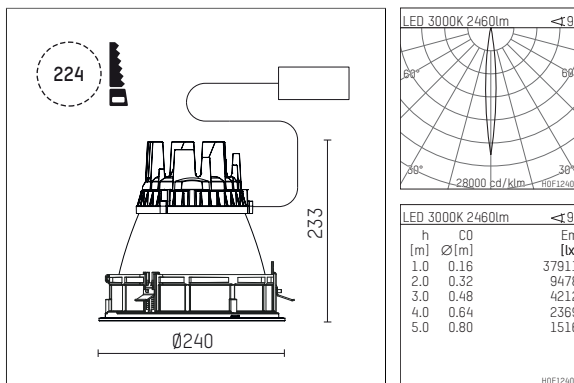

109 306 03 910 R | white

complx.200 | IP65
ceiling recessed luminaire
LED | 37 W 3000 K

- ceiling recessed luminaire complx.200 IP65
- with a rim projecting over the ceiling
- for installation into suspended ceilings
- with LED 3000 lm
- colour temperature: 3000 K
- colour rendering index: CRI 90
- L90 / B10 (50.000h)
- SDCM < 3
- net luminous flux: 2460 lm
- total load: 37 W
- luminous efficacy: 66,5 lm/W
- rotationsymmetrical light distribution, spot
- safety cable for reflector module
- darklight reflector of aluminium, mirror finish anodised
- cut of angle: 40 °
- beam angle: 10 °
- UGR: -12
- with external LED power unit, electronic, 220-240 V, 0/50/60 Hz
- power supply: push-wire terminal 2x5x2,5 mm²
- with IP68 cable gland
- housing of die cast aluminium
- safety glass, clear
- recessing ring of die cast aluminium
- cooling element of aluminium
- height: 228 mm
- diameter: 240 mm, recessing diameter: 224 mm
- recessing depth: 233 mm, ceiling thickness: 4-35 mm
- weight: 4,1 kg
- protection rating: IP65
- protection class I
- 5 years Hoffmeister warranty
- Made in Germany
- certificates: manufactured according to DIN VDE 0711 / EN 60598, CE
- colour: white (RAL9016)
- 109 306 03 910 R
