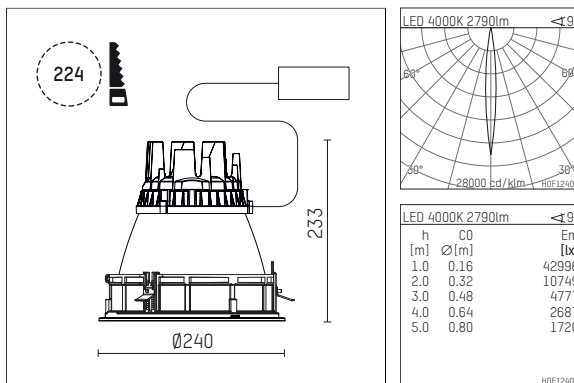

109 306 04 910 RD | white

complx.200 | IP65
ceiling recessed luminaire
LED | 37 W 4000 K

- ceiling recessed luminaire complx.200 IP65
- with a rim projecting over the ceiling
- for installation into suspended ceilings
- with LED 3400 lm
- colour temperature: 4000 K
- colour rendering index: CRI >80
- L90 / B10 (50.000h)
- SDCM < 3
- net luminous flux: 2790 lm
- total load: 37 W
- luminous efficacy: 75,4 lm/W
- rotationsymmetrical light distribution, spot
- safety cable for reflector module
- darklight reflector of aluminium, mirror finish anodised
- cut of angle: 40 °
- beam angle: 10 °
- UGR: -12
- with external LED power unit, electronic (DALI), 220-240 V, 0/50/60 Hz
- temperature-controlled LED circuit board (NTC)
- dimmable
- dimming range: 100-1 %
- power supply: push-wire terminal 2x5x2,5 mm²
- with IP68 cable gland
- housing of die cast aluminium
- safety glass, clear
- recessing ring of die cast aluminium
- cooling element of aluminium
- height: 228 mm
- diameter: 240 mm, recessing diameter: 224 mm
- recessing depth: 233 mm, ceiling thickness: 4-35 mm
- weight: 4,1 kg
- protection rating: IP65
- protection class I
- 5 years Hoffmeister warranty
- Made in Germany
- certificates: manufactured according to DIN VDE 0711 / EN 60598, CE
- colour: white (RAL9016)
- 109 306 04 910 RD