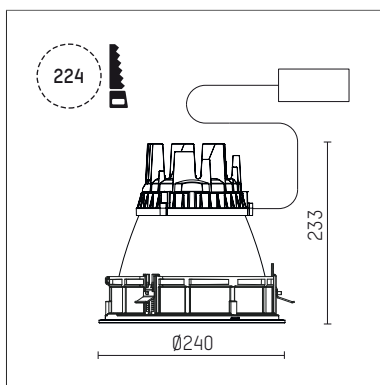

109 306 04 910 R | white

complx.200 | IP65
ceiling recessed luminaire
LED | 37 W 4000 K

- ceiling recessed luminaire complx.200 IP65
- with a rim projecting over the ceiling
- for installation into suspended ceilings
- with LED 3400 lm
- colour temperature: 4000 K
- colour rendering index: CRI >80
- L90 / B10 (50.000h)
- SDCM < 3
- net luminous flux: 2790 lm
- total load: 37 W
- luminous efficacy: 75,4 lm/W
- rotationsymmetrical light distribution, spot
- safety cable for reflector module
- darklight reflector of aluminium, mirror finish anodised
- cut of angle: 40 °
- beam angle: 10 °
- UGR: -12
- with external LED power unit, electronic, 220-240 V, 0/50/60 Hz
- power supply: push-wire terminal 2x5x2,5 mm²
- with IP68 cable gland
- housing of die cast aluminium
- safety glass, clear
- recessing ring of die cast aluminium
- cooling element of aluminium
- height: 228 mm
- diameter: 240 mm, recessing diameter: 224 mm
- recessing depth: 233 mm, ceiling thickness: 4-35 mm
- weight: 4,1 kg
- protection rating: IP65
- protection class I
- 5 years Hoffmeister warranty
- Made in Germany
- certificates: manufactured according to DIN VDE 0711 / EN 60598, CE
- colour: white (RAL9016)
- 109 306 04 910 R
