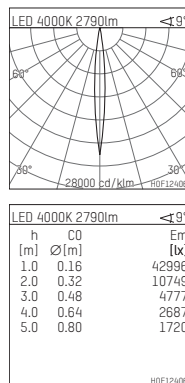

109 306 04 910 R | white

complx.200 | IP65
ceiling recessed luminaire
LED | 37 W 4000 K

- ceiling recessed luminaire complx.200 IP65
- with a rim projecting over the ceiling
- for installation into suspended ceilings
- with LED 3400 lm
- colour temperature: 4000 K
- colour rendering index: CRI >80
- L90 / B10 (50.000h)
- SDCM < 3
- net luminous flux: 2790 lm
- total load: 37 W
- luminous efficacy: 75,4 lm/W
- rotationsymmetrical light distribution, spot
- safety cable for reflector module
- darklight reflector of aluminium, mirror finish anodised
- cut of angle: 40 °
- beam angle: 10 °
- UGR: -12
- with external LED power unit, electronic, 220-240 V, 0/50/60 Hz
- power supply: push-wire terminal 2x5x2,5 mm²
- with IP68 cable gland
- housing of die cast aluminium
- safety glass, clear
- recessing ring of die cast aluminium
- cooling element of aluminium
- height: 228 mm
- diameter: 240 mm, recessing diameter: 224 mm
- recessing depth: 233 mm, ceiling thickness: 4-35 mm
- weight: 4,1 kg
- protection rating: IP65
- protection class I
- 5 years Hoffmeister warranty
- Made in Germany
- certificates: manufactured according to DIN VDE 0711 / EN 60598, CE
- colour: white (RAL9016)
- 109 306 04 910 R
