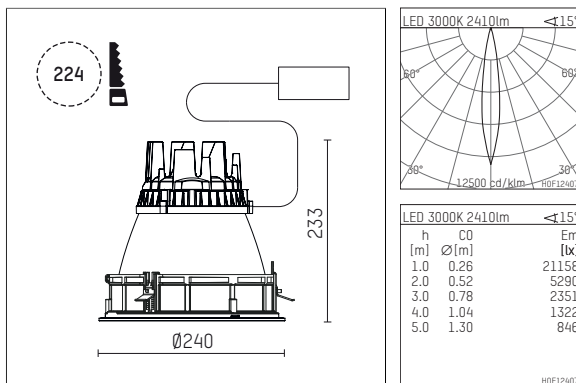

109 307 03 910 RD | white

complx.200 | IP65
ceiling recessed luminaire
LED | 37 W 3000 K

- ceiling recessed luminaire complx.200 IP65
- with a rim projecting over the ceiling
- for installation into suspended ceilings
- with LED 3000 lm
- colour temperature: 3000 K
- colour rendering index: CRI 90
- L90 / B10 (50.000h)
- SDCM < 3
- net luminous flux: 2410 lm
- total load: 37 W
- luminous efficacy: 65,1 lm/W
- rotationsymmetrical light distribution, spot
- safety cable for reflector module
- darklight reflector of aluminium, mirror finish anodised
- cut of angle: 40 °
- beam angle: 15 °
- UGR: -8
- with external LED power unit, electronic (DALI), 220-240 V, 0/50/60 Hz
- temperature-controlled LED circuit board (NTC)
- dimmable
- dimming range: 100-1 %
- power supply: push-wire terminal 2x5x2,5 mm²
- with IP68 cable gland
- housing of die cast aluminium
- safety glass, clear
- recessing ring of die cast aluminium
- cooling element of aluminium
- height: 228 mm
- diameter: 240 mm, recessing diameter: 224 mm
- recessing depth: 233 mm, ceiling thickness: 4-35 mm
- weight: 4,1 kg
- protection rating: IP65
- protection class I
- 5 years Hoffmeister warranty
- Made in Germany
- certificates: manufactured according to DIN VDE 0711 / EN 60598, CE
- colour: white (RAL9016)
- 109 307 03 910 RD