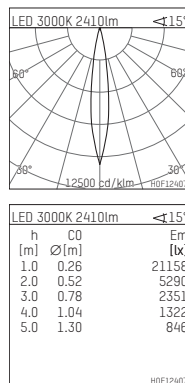

## 109 307 03 910 R | white

complx.200 | IP65  
ceiling recessed luminaire  
LED | 37 W 3000 K

- ceiling recessed luminaire complx.200 IP65
- with a rim projecting over the ceiling
- for installation into suspended ceilings
- with LED 3000 lm
- colour temperature: 3000 K
- colour rendering index: CRI 90
- L90 / B10 (50.000h)
- SDCM < 3
- net luminous flux: 2410 lm
- total load: 37 W
- luminous efficacy: 65,1 lm/W
- rotationsymmetrical light distribution, spot
- safety cable for reflector module
- darklight reflector of aluminium, mirror finish anodised
- cut of angle: 40 °
- beam angle: 15 °
- UGR: -8
- with external LED power unit, electronic, 220-240 V, 0/50/60 Hz
- power supply: push-wire terminal 2x5x2,5 mm<sup>2</sup>
- with IP68 cable gland
- housing of die cast aluminium
- safety glass, clear
- recessing ring of die cast aluminium
- cooling element of aluminium
- height: 228 mm
- diameter: 240 mm, recessing diameter: 224 mm
- recessing depth: 233 mm, ceiling thickness: 4-35 mm
- weight: 4,1 kg
- protection rating: IP65
- protection class I
- 5 years Hoffmeister warranty
- Made in Germany
- certificates: manufactured according to DIN VDE 0711 / EN 60598, CE
- colour: white (RAL9016)
- 109 307 03 910 R