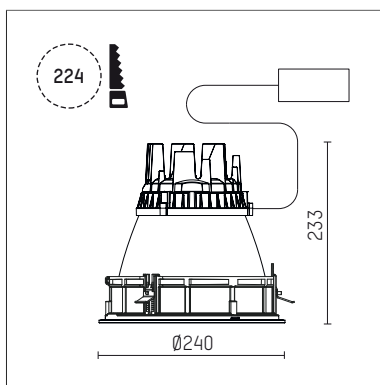

## 109 307 03 910 R | white

complx.200 | IP65  
ceiling recessed luminaire  
LED | 37 W 3000 K

- ceiling recessed luminaire complx.200 IP65
- with a rim projecting over the ceiling
- for installation into suspended ceilings
- with LED 3000 lm
- colour temperature: 3000 K
- colour rendering index: CRI 90
- L90 / B10 (50.000h)
- SDCM < 3
- net luminous flux: 2410 lm
- total load: 37 W
- luminous efficacy: 65,1 lm/W
- rotationsymmetrical light distribution, spot
- safety cable for reflector module
- darklight reflector of aluminium, mirror finish anodised
- cut of angle: 40 °
- beam angle: 15 °
- UGR: -8
- with external LED power unit, electronic, 220-240 V, 0/50/60 Hz
- power supply: push-wire terminal 2x5x2,5 mm<sup>2</sup>
- with IP68 cable gland
- housing of die cast aluminium
- safety glass, clear
- recessing ring of die cast aluminium
- cooling element of aluminium
- height: 228 mm
- diameter: 240 mm, recessing diameter: 224 mm
- recessing depth: 233 mm, ceiling thickness: 4-35 mm
- weight: 4,1 kg
- protection rating: IP65
- protection class I
- 5 years Hoffmeister warranty
- Made in Germany
- certificates: manufactured according to DIN VDE 0711 / EN 60598, CE
- colour: white (RAL9016)
- 109 307 03 910 R