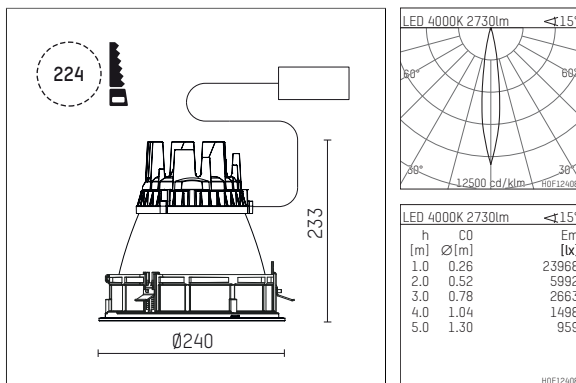

109 307 04 910 RD | white

complx.200 | IP65
ceiling recessed luminaire
LED | 37 W 4000 K

- ceiling recessed luminaire complx.200 IP65
- with a rim projecting over the ceiling
- for installation into suspended ceilings
- with LED 3400 lm
- colour temperature: 4000 K
- colour rendering index: CRI >80
- L90 / B10 (50.000h)
- SDCM < 3
- net luminous flux: 2730 lm
- total load: 37 W
- luminous efficacy: 73,8 lm/W
- rotationsymmetrical light distribution, spot
- safety cable for reflector module
- darklight reflector of aluminium, mirror finish anodised
- cut of angle: 40 °
- beam angle: 15 °
- UGR: -8
- with external LED power unit, electronic (DALI), 220-240 V, 0/50/60 Hz
- temperature-controlled LED circuit board (NTC)
- dimmable
- dimming range: 100-1 %
- power supply: push-wire terminal 2x5x2,5 mm²
- with IP68 cable gland
- housing of die cast aluminium
- safety glass, clear
- recessing ring of die cast aluminium
- cooling element of aluminium
- height: 228 mm
- diameter: 240 mm, recessing diameter: 224 mm
- recessing depth: 233 mm, ceiling thickness: 4-35 mm
- weight: 4,1 kg
- protection rating: IP65
- protection class I
- 5 years Hoffmeister warranty
- Made in Germany
- certificates: manufactured according to DIN VDE 0711 / EN 60598, CE
- colour: white (RAL9016)
- 109 307 04 910 RD