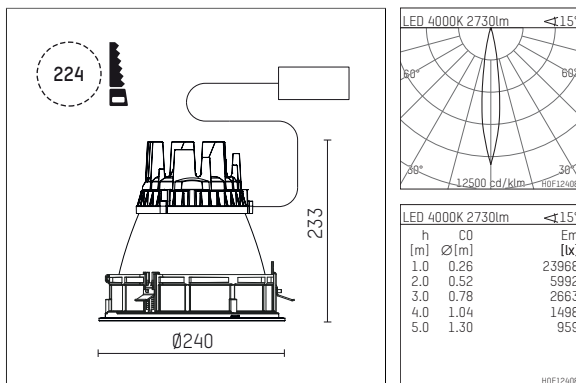

109 307 04 910 R | white

complx.200 | IP65
ceiling recessed luminaire
LED | 37 W 4000 K

- ceiling recessed luminaire complx.200 IP65
- with a rim projecting over the ceiling
- for installation into suspended ceilings
- with LED 3400 lm
- colour temperature: 4000 K
- colour rendering index: CRI >80
- L90 / B10 (50.000h)
- SDCM < 3
- net luminous flux: 2730 lm
- total load: 37 W
- luminous efficacy: 73,8 lm/W
- rotationsymmetrical light distribution, spot
- safety cable for reflector module
- darklight reflector of aluminium, mirror finish anodised
- cut of angle: 40 °
- beam angle: 15 °
- UGR: -8
- with external LED power unit, electronic, 220-240 V, 0/50/60 Hz
- power supply: push-wire terminal 2x5x2,5 mm²
- with IP68 cable gland
- housing of die cast aluminium
- safety glass, clear
- recessing ring of die cast aluminium
- cooling element of aluminium
- height: 228 mm
- diameter: 240 mm, recessing diameter: 224 mm
- recessing depth: 233 mm, ceiling thickness: 4-35 mm
- weight: 4,1 kg
- protection rating: IP65
- protection class I
- 5 years Hoffmeister warranty
- Made in Germany
- certificates: manufactured according to DIN VDE 0711 / EN 60598, CE
- colour: white (RAL9016)
- 109 307 04 910 R
