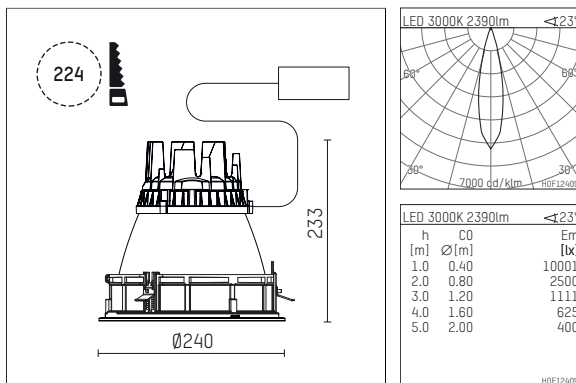

## 109 308 03 910 RD | white

complx.200 | IP65  
ceiling recessed luminaire  
LED | 37 W 3000 K

- ceiling recessed luminaire complx.200 IP65
- with a rim projecting over the ceiling
- for installation into suspended ceilings
- with LED 3000 lm
- colour temperature: 3000 K
- colour rendering index: CRI 90
- L90 / B10 (50.000h)
- SDCM < 3
- net luminous flux: 2390 lm
- total load: 37 W
- luminous efficacy: 64,6 lm/W
- rotationsymmetrical light distribution, medium
- safety cable for reflector module
- darklight reflector of aluminium, mirror finish anodised
- cut of angle: 40 °
- beam angle: 25 °
- UGR: -6
- with external LED power unit, electronic (DALI), 220-240 V, 0/50/60 Hz
- temperature-controlled LED circuit board (NTC)
- dimmable
- dimming range: 100-1 %
- power supply: push-wire terminal 2x5x2,5 mm²
- with IP68 cable gland
- housing of die cast aluminium
- safety glass, clear
- recessing ring of die cast aluminium
- cooling element of aluminium
- height: 228 mm
- diameter: 240 mm, recessing diameter: 224 mm
- recessing depth: 233 mm, ceiling thickness: 4-35 mm
- weight: 4,1 kg
- protection rating: IP65
- protection class I
- 5 years Hoffmeister warranty
- Made in Germany
- certificates: manufactured according to DIN VDE 0711 / EN 60598, CE
- colour: white (RAL9016)
- 109 308 03 910 RD